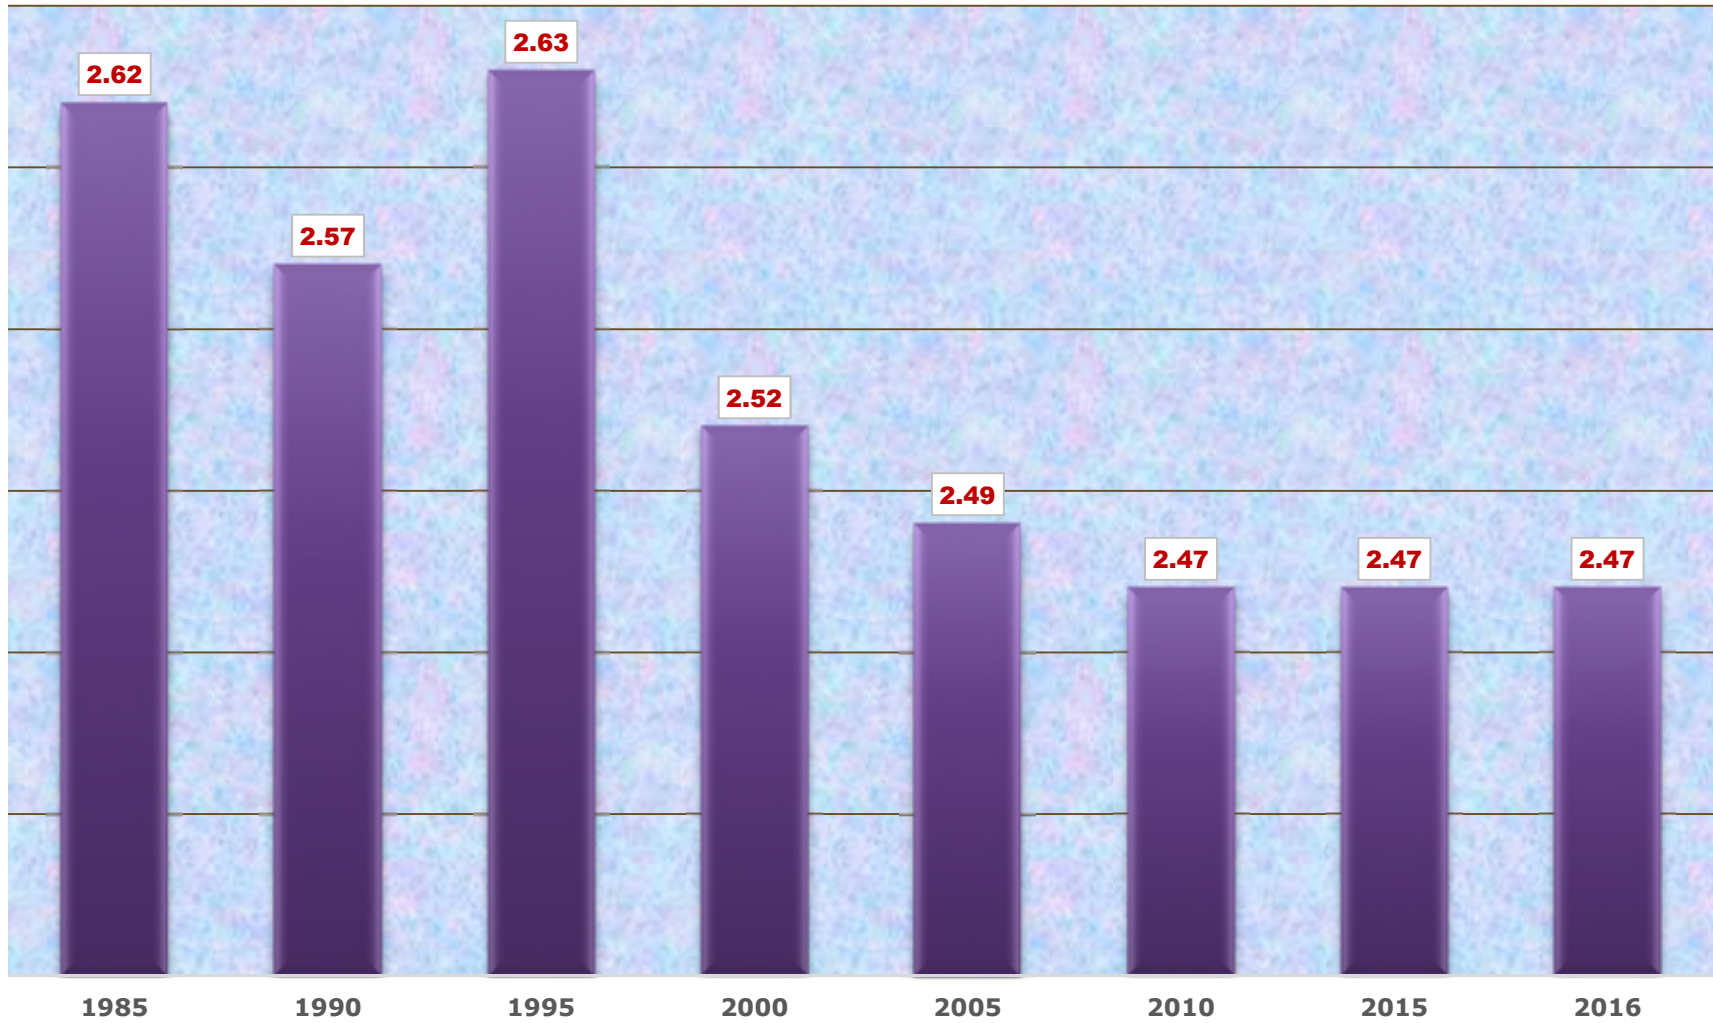

# Average Household Size \* Montrose County

Information provided by: Montrose Economic Development Corporaton

Source: CO Department of Local Affairs (DOLA) updated 1-25-18

■ Average Size