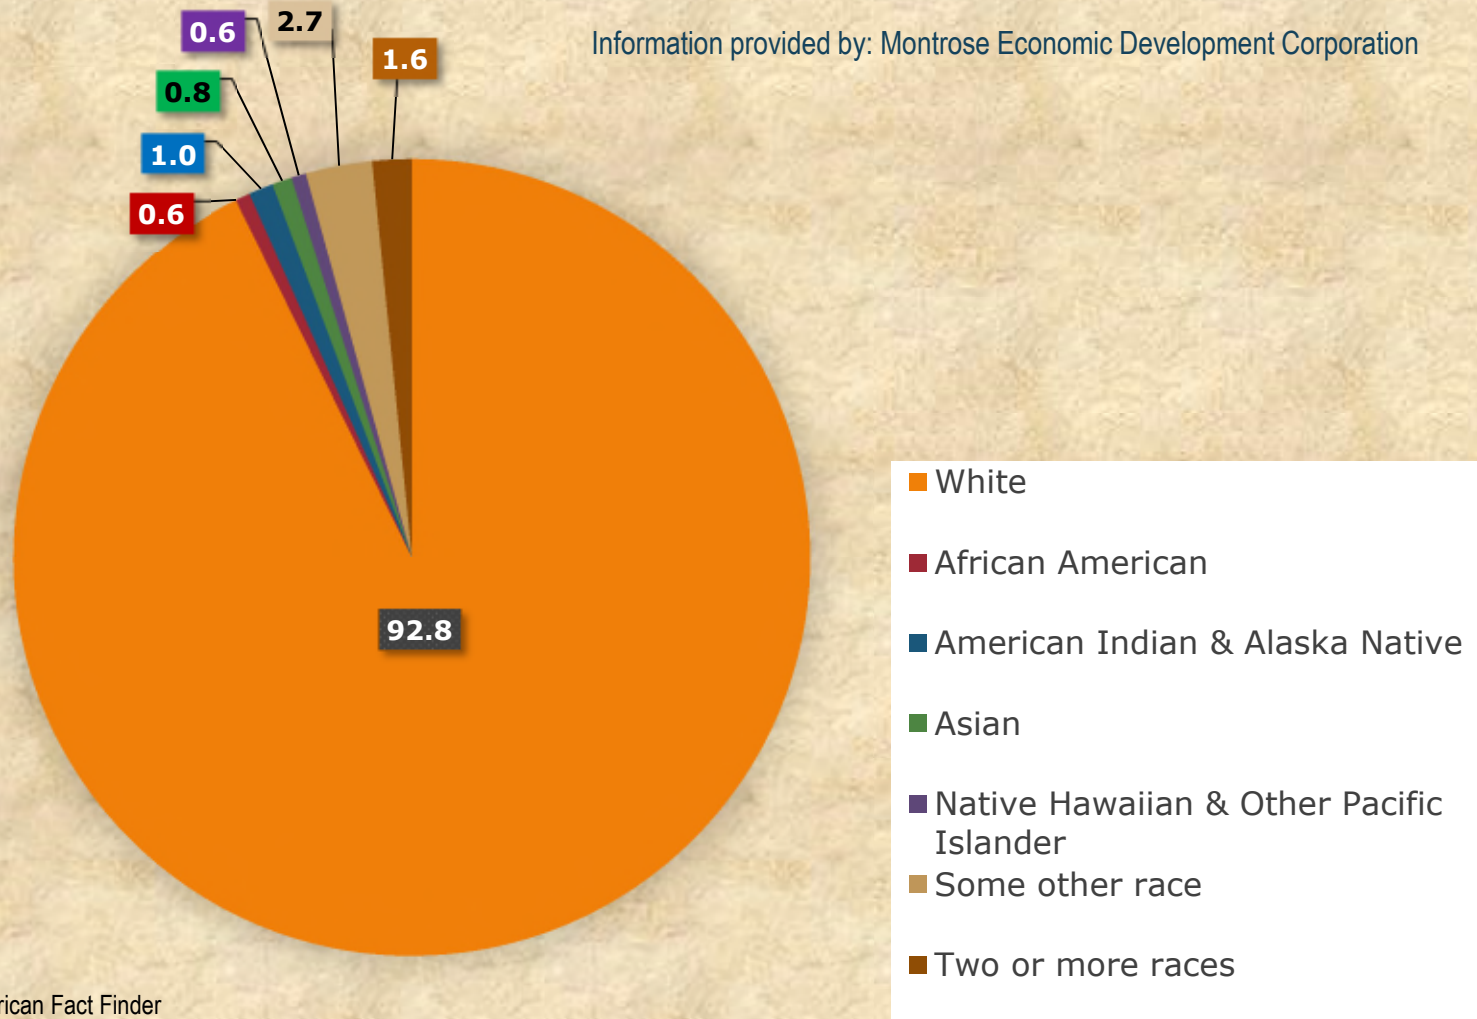

# Montrose County Ethnic Diversity % 2012-2016

Information provided by: Montrose Economic Development Corporation

Source: American Fact Finder  
updated: 1-19-18