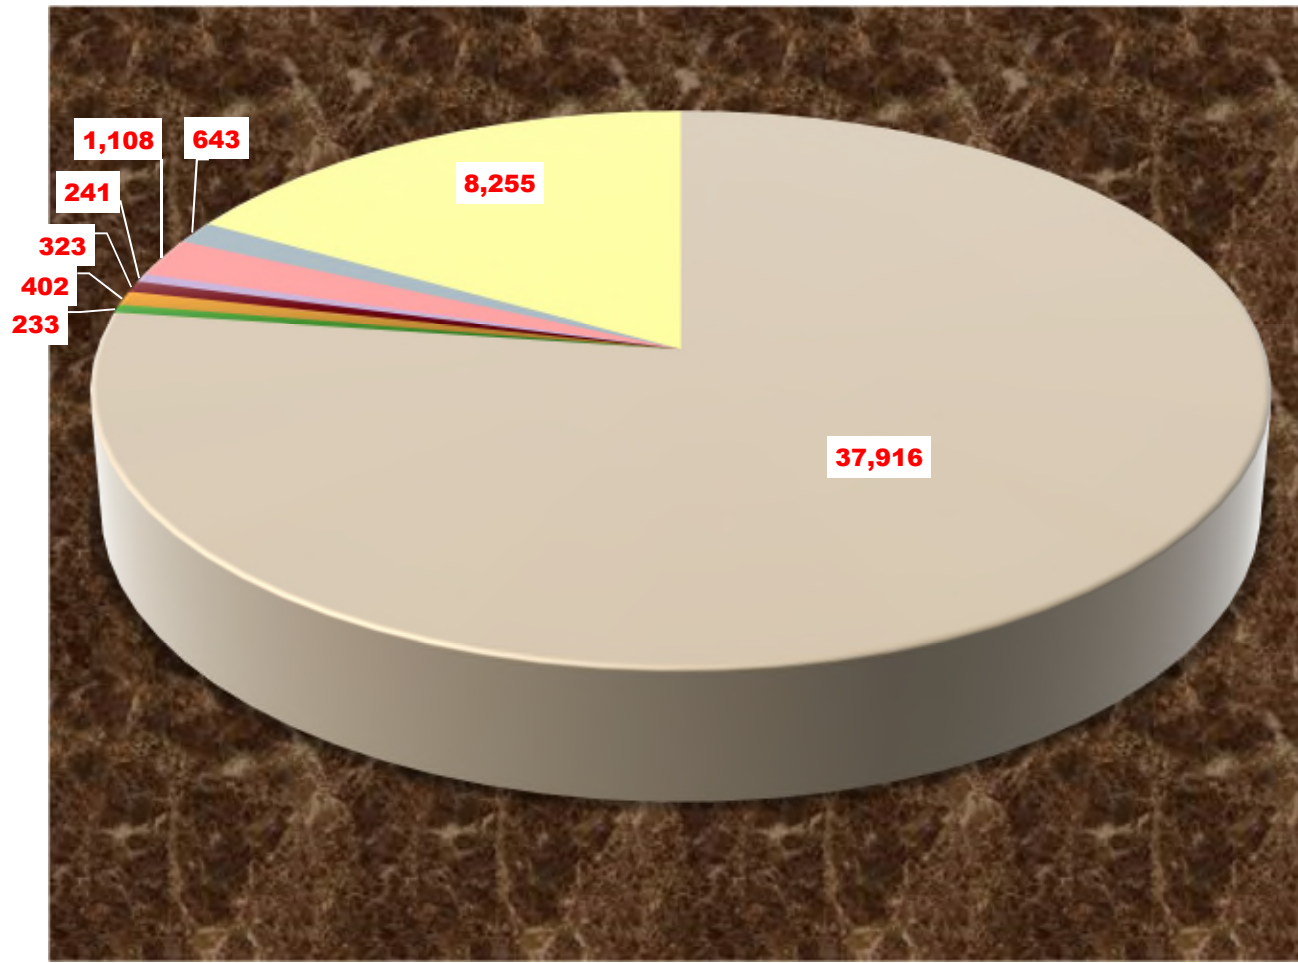

# Ethnic Diversity \*2012-2016\* Montrose County

Information provided by: Montrose Economic Development Corporation

Source: American Fact Finder  
updated 1-17-18

- White
- Black or African American
- American Indian/Alaska Native
- Asian
- Native Hawaiian/Other Pacific Islander
- Some other race
- Two or more races
- Hispanic or Latino