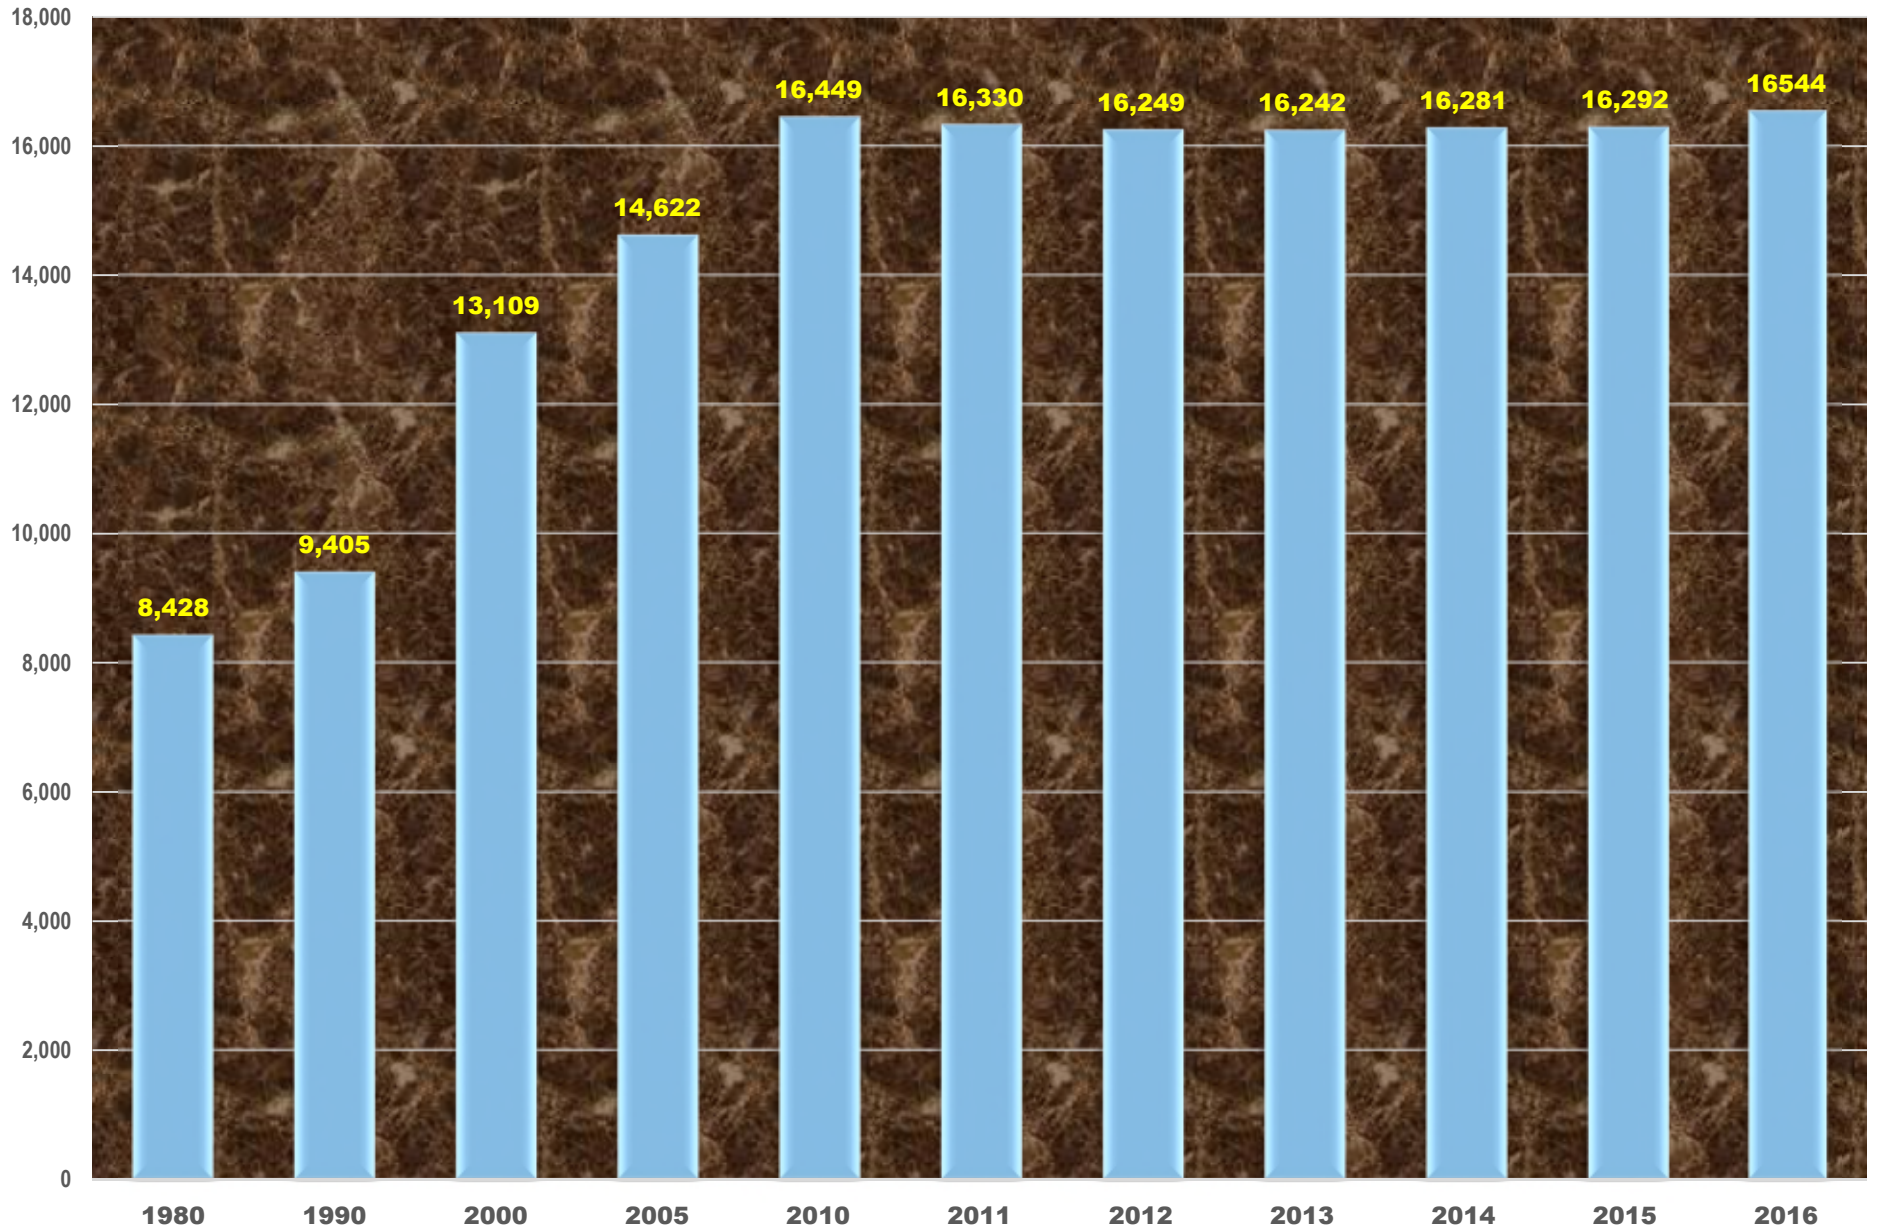

Total Households * Montrose County

Information provided by: Montrose Economic Development Corporation

■ Total Households

Source: CO Department of Local Affairs (DOLA) updated 1-25-18