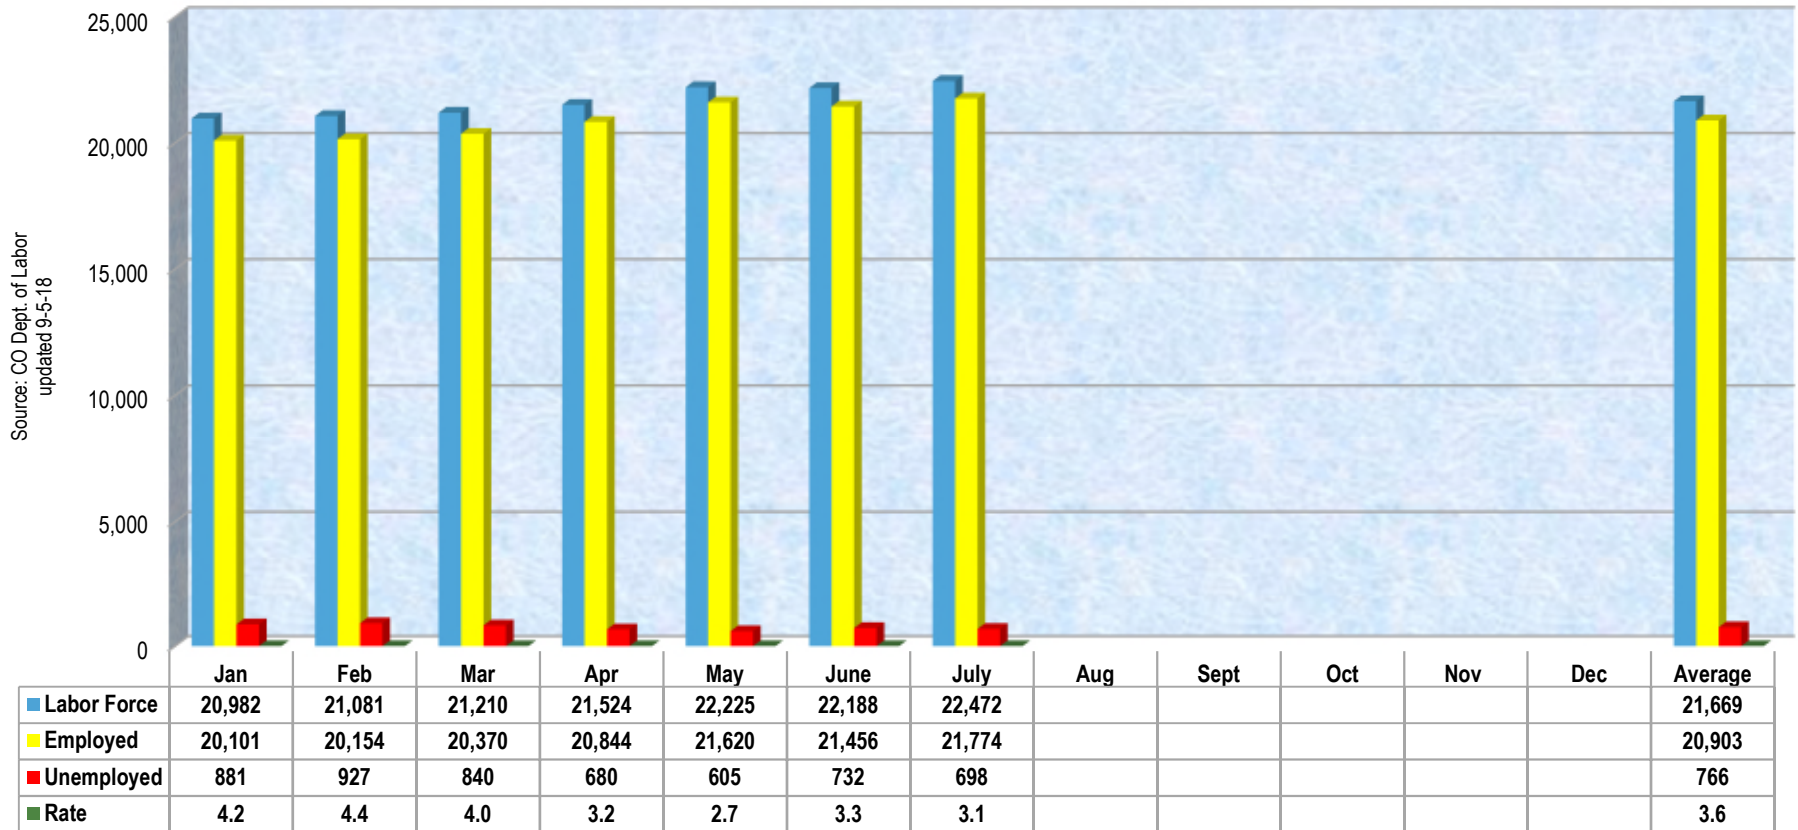

Montrose County 2018 Labor Force

Information provided by: Montrose Economic Development Corporation

Source: CO Dept. of Labor
updated 9-5-18