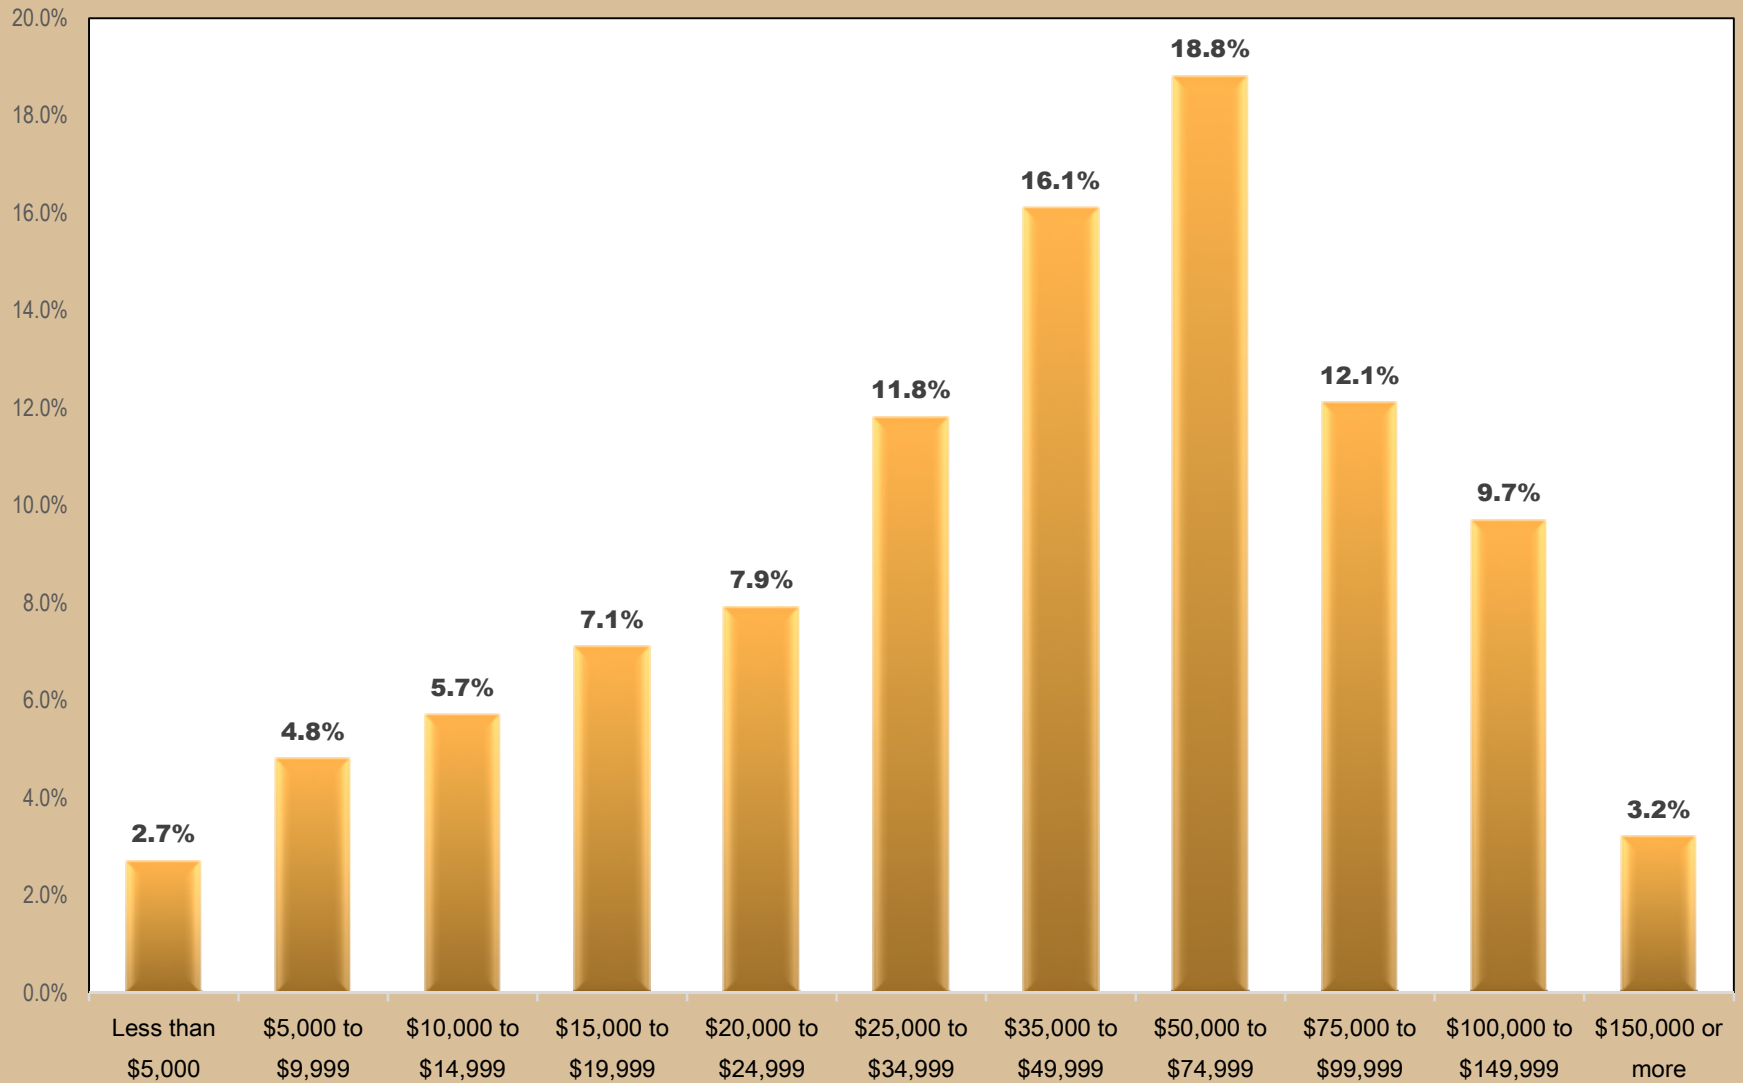

Household Income * 2012-2016 * Montrose County

Information Provided by: Montrose Economic Development Corporation

Source: Census Bureau American Fact Finder updated 9-12-18

Median Household Income \$43,890