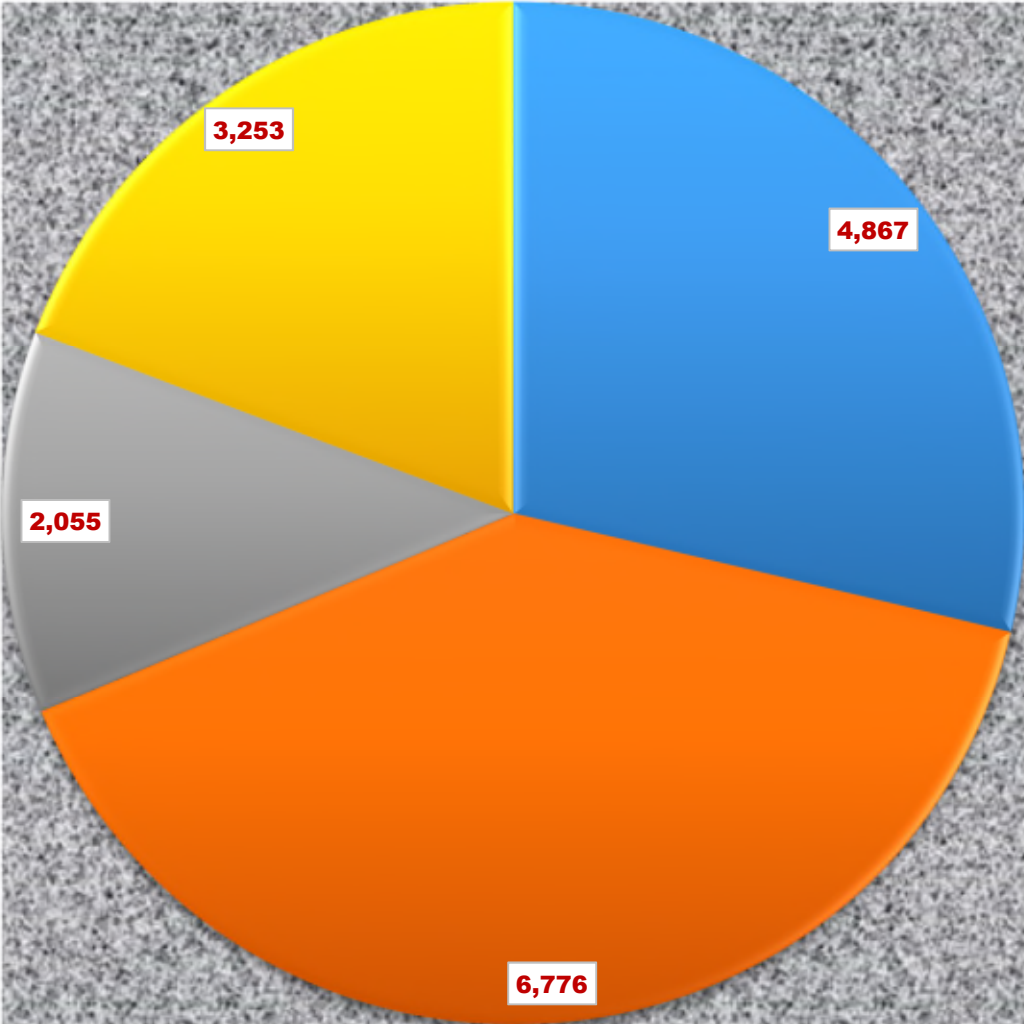

Occupied Household Unit Size *2013-2017* Montrose County

Information provided by: Montrose Economic Development Corporaton

■ 1 Person ■ 2 Person ■ 3 Person ■ 4 Person or More

Source: Census Bureau - American Fact Finder updated 7-18-19