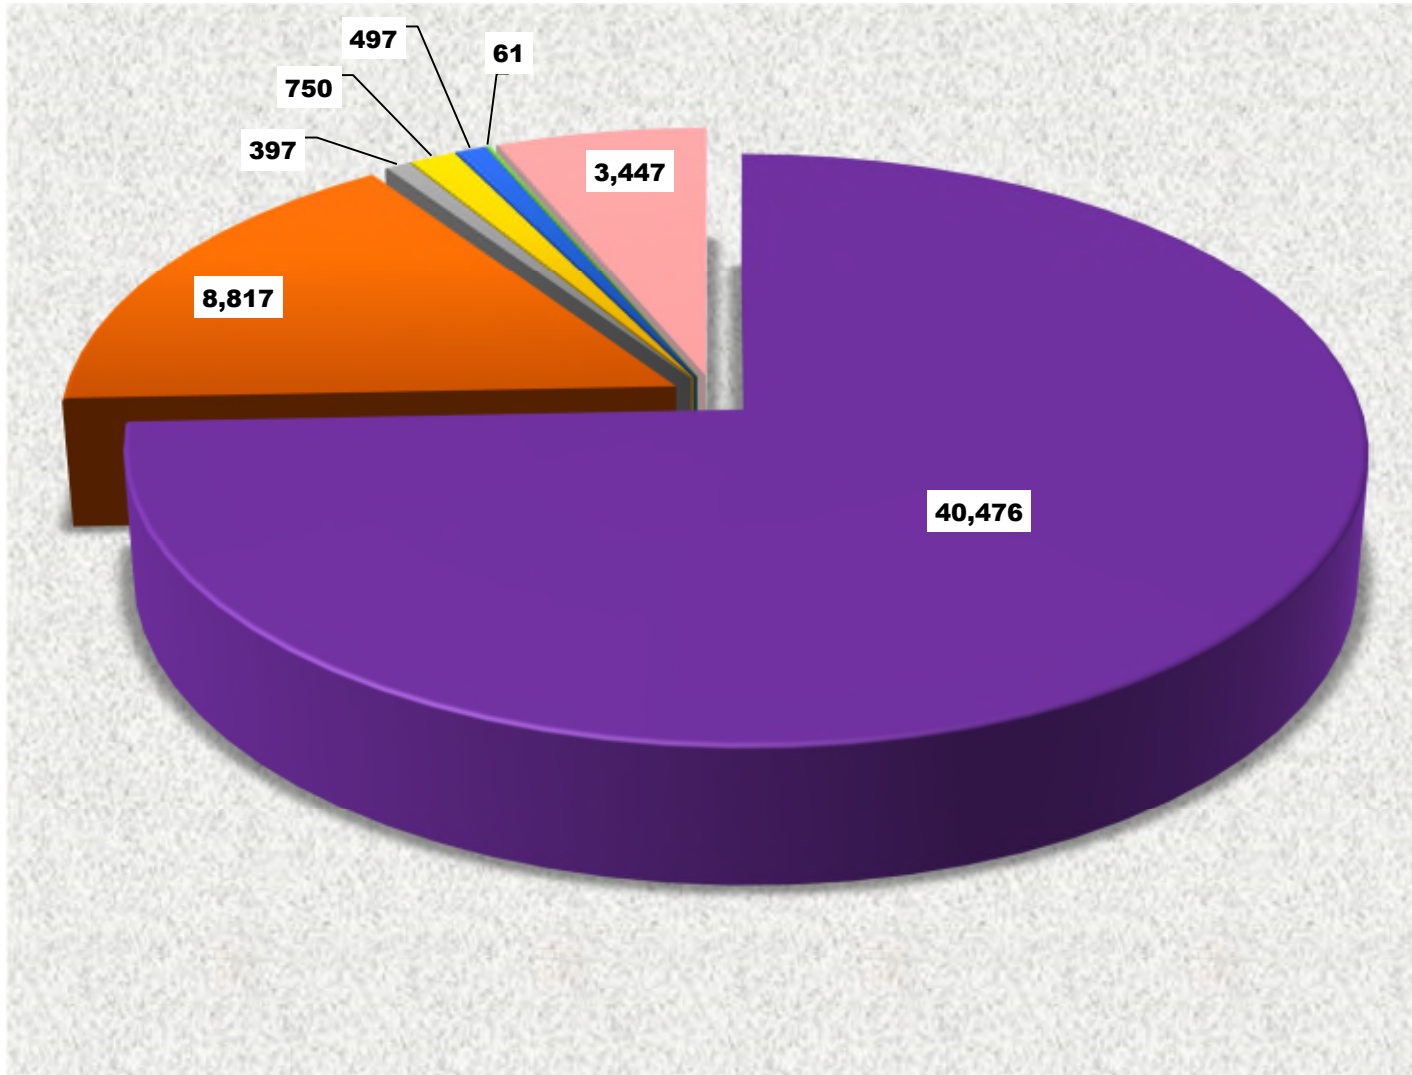

2021 Ethnic Diversity - Montrose County

Information provided by: Montrose Economic Development Corporation

- White
- Black or African American
- Asian
- Some other race
- Hispanic or Latino
- American Indian/Alaska Native
- Native Hawaiian/Other Pacific Islander

Source: data.census.gov updated 04-25-23