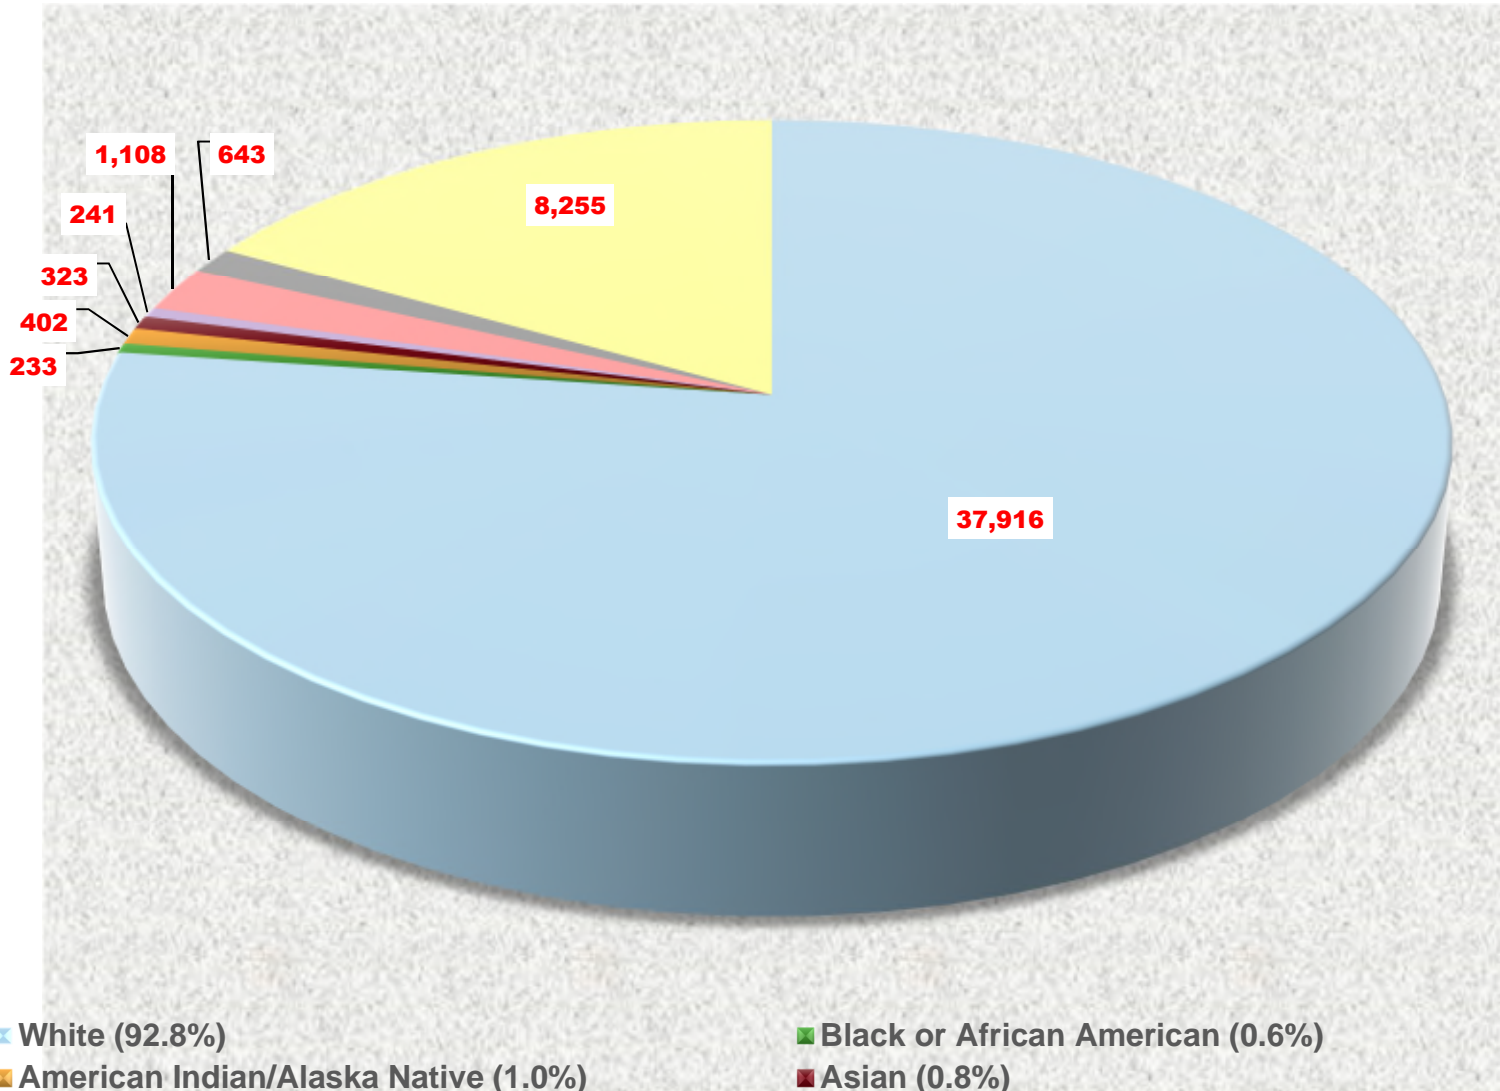

2012-2016 Ethnic Diversity * Montrose County

Information provided by: Montrose Economic Development Corporation

Source: Census Bureau American Fact Finder
updated 9-7-18

- White (92.8%)
- American Indian/Alaska Native (1.0%)
- Native Hawaiian/Other Pacific Islander (0.6%)
- Two or more races (1.6%)
- Black or African American (0.6%)
- Asian (0.8%)
- Some other race (2.7%)
- Hispanic or Latino (20.2%)