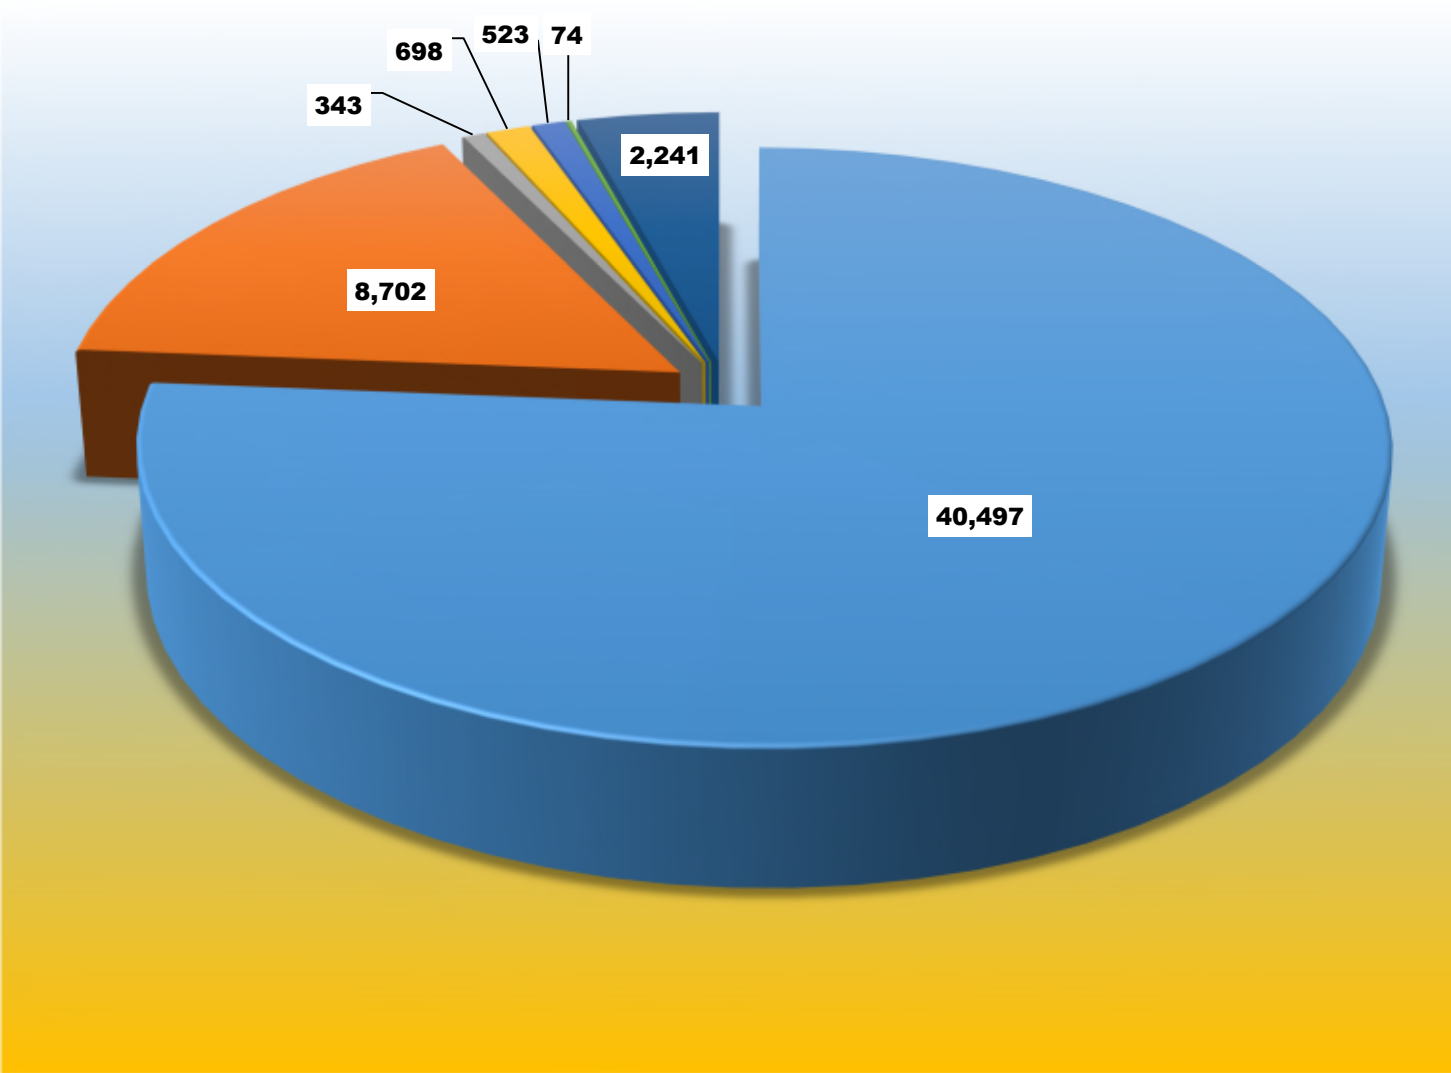

2020 Ethnic Diversity % - Montrose County

Information provided by: Montrose Economic Development Corporation

Source: data.census.gov updated 06/13/22

- White
- Black or African American
- Asian
- Some other race
- Hispanic or Latino
- American Indian/Alaska Native
- Native Hawaiian/Other Pacific Islander