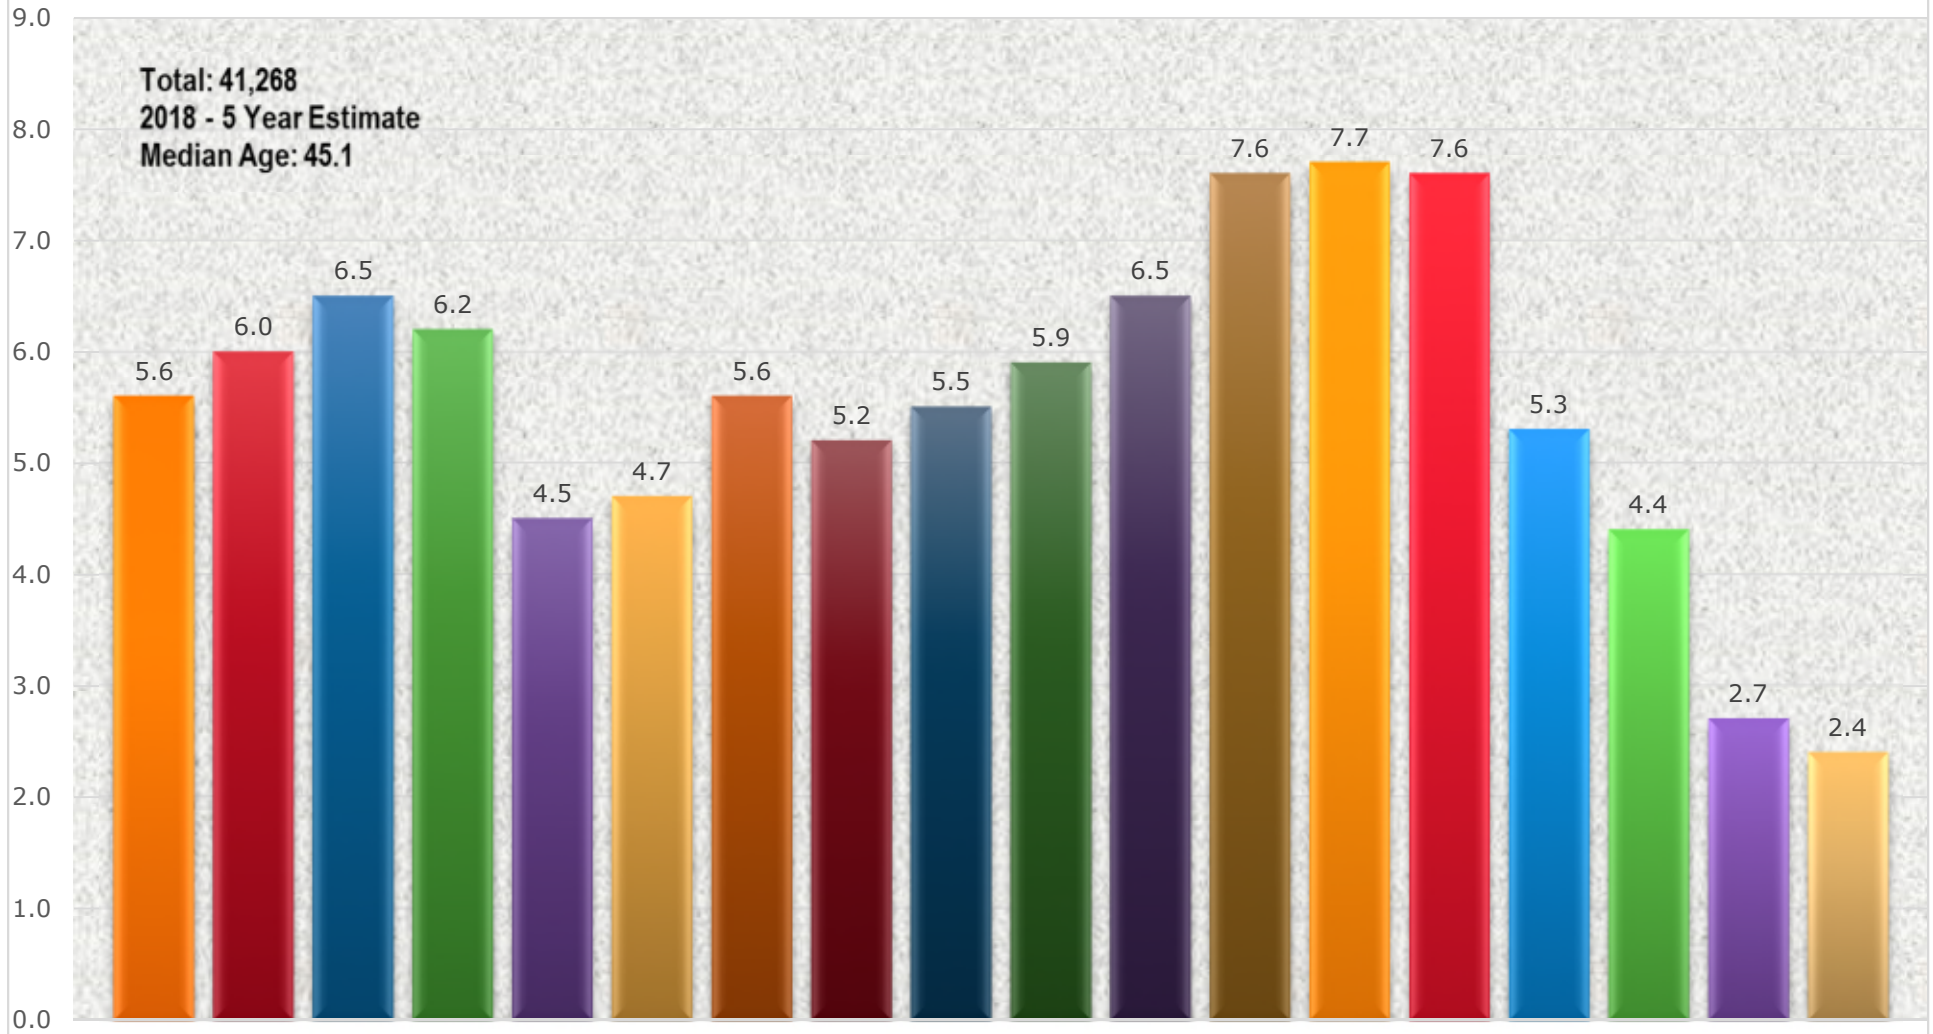

Age % Distribution - Montrose County

Information provided by: Montrose Economic Development Corporation

Source: data.census.gov updated 8-11-20

Percent

Under 5 5-9 10-14 15-19 20-24 25-29 30-34 35-39 40-44 45-49 50-54 55-59 60-64 65-69 70-74 75-79 80-84 85 and Over