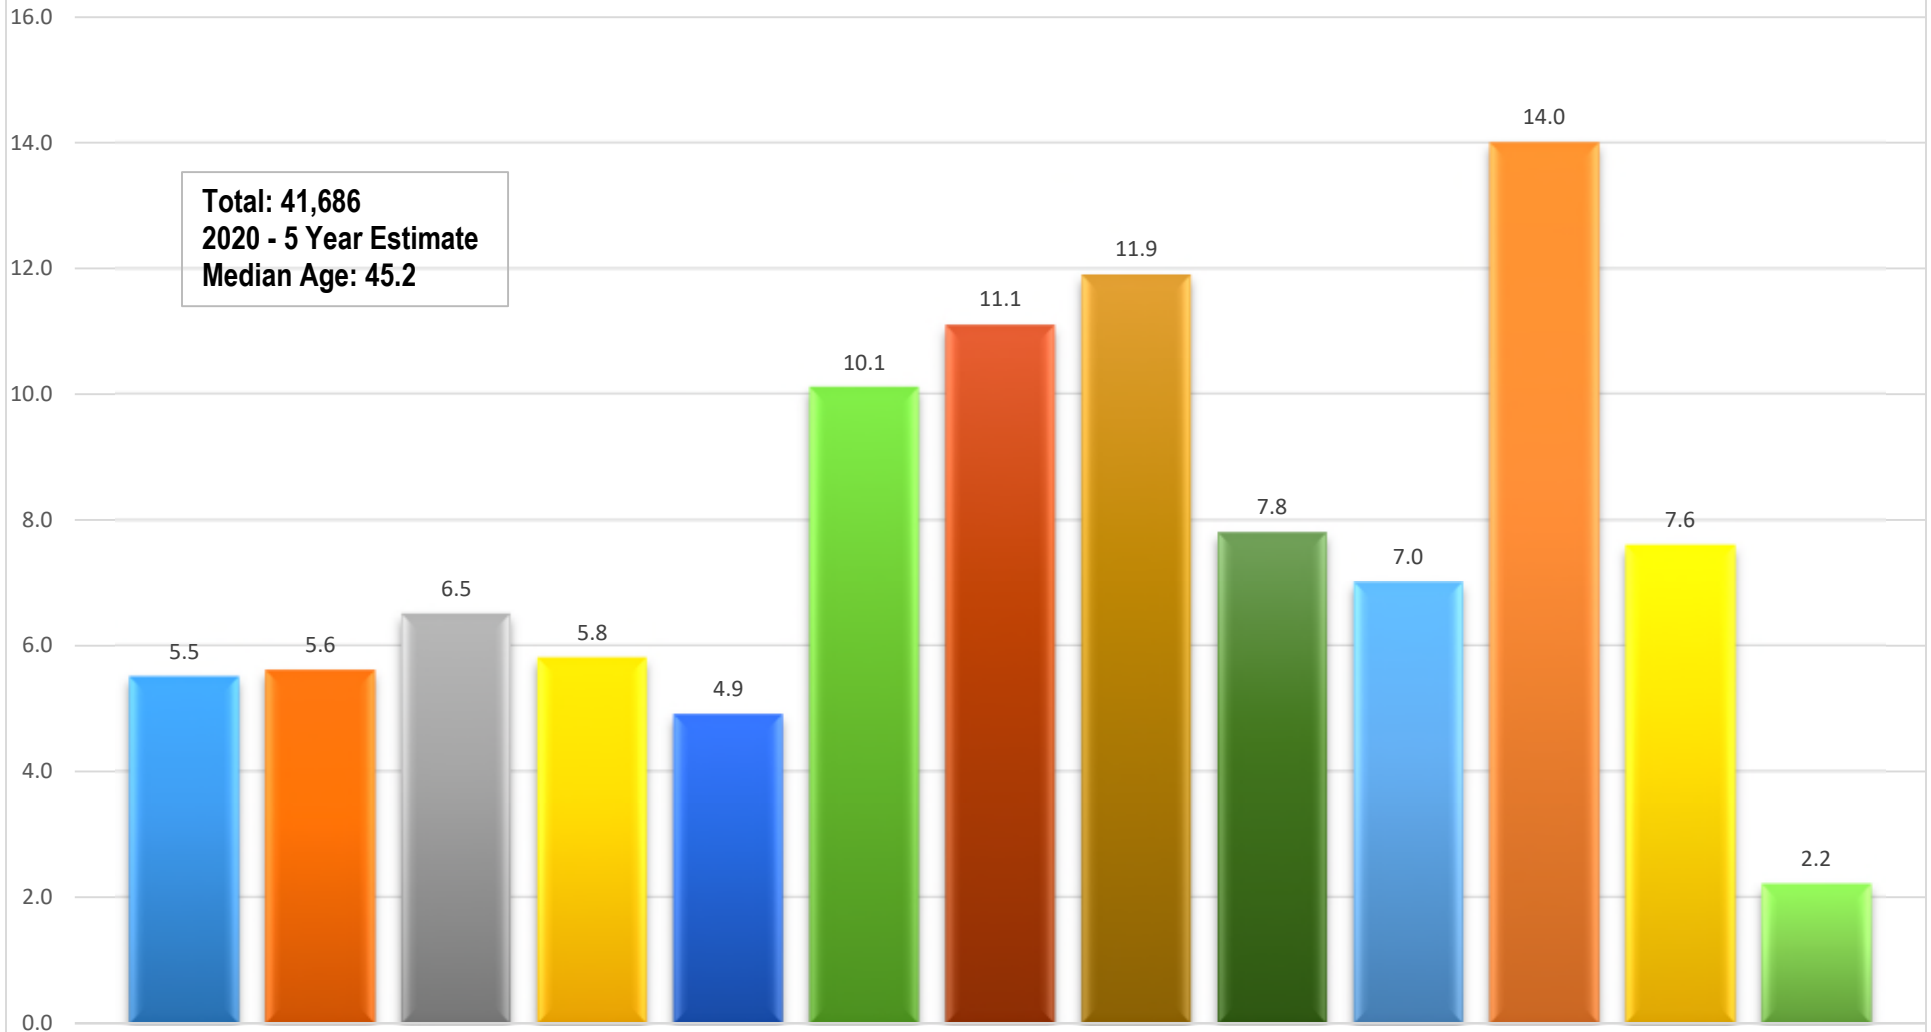

Age % Distribution - Montrose County

Information provided by: Montrose Economic Development Corporation

Total: 41,686
2020 - 5 Year Estimate
Median Age: 45.2

Source: Census Bureau updated 06-13-22

Percent

- Under 5
- 5-9
- 10-14
- 15-19
- 20-24
- 25-34
- 35-44
- 45-54
- 55-59
- 60-64
- 65-74
- 75-84
- 85 yrs & Over