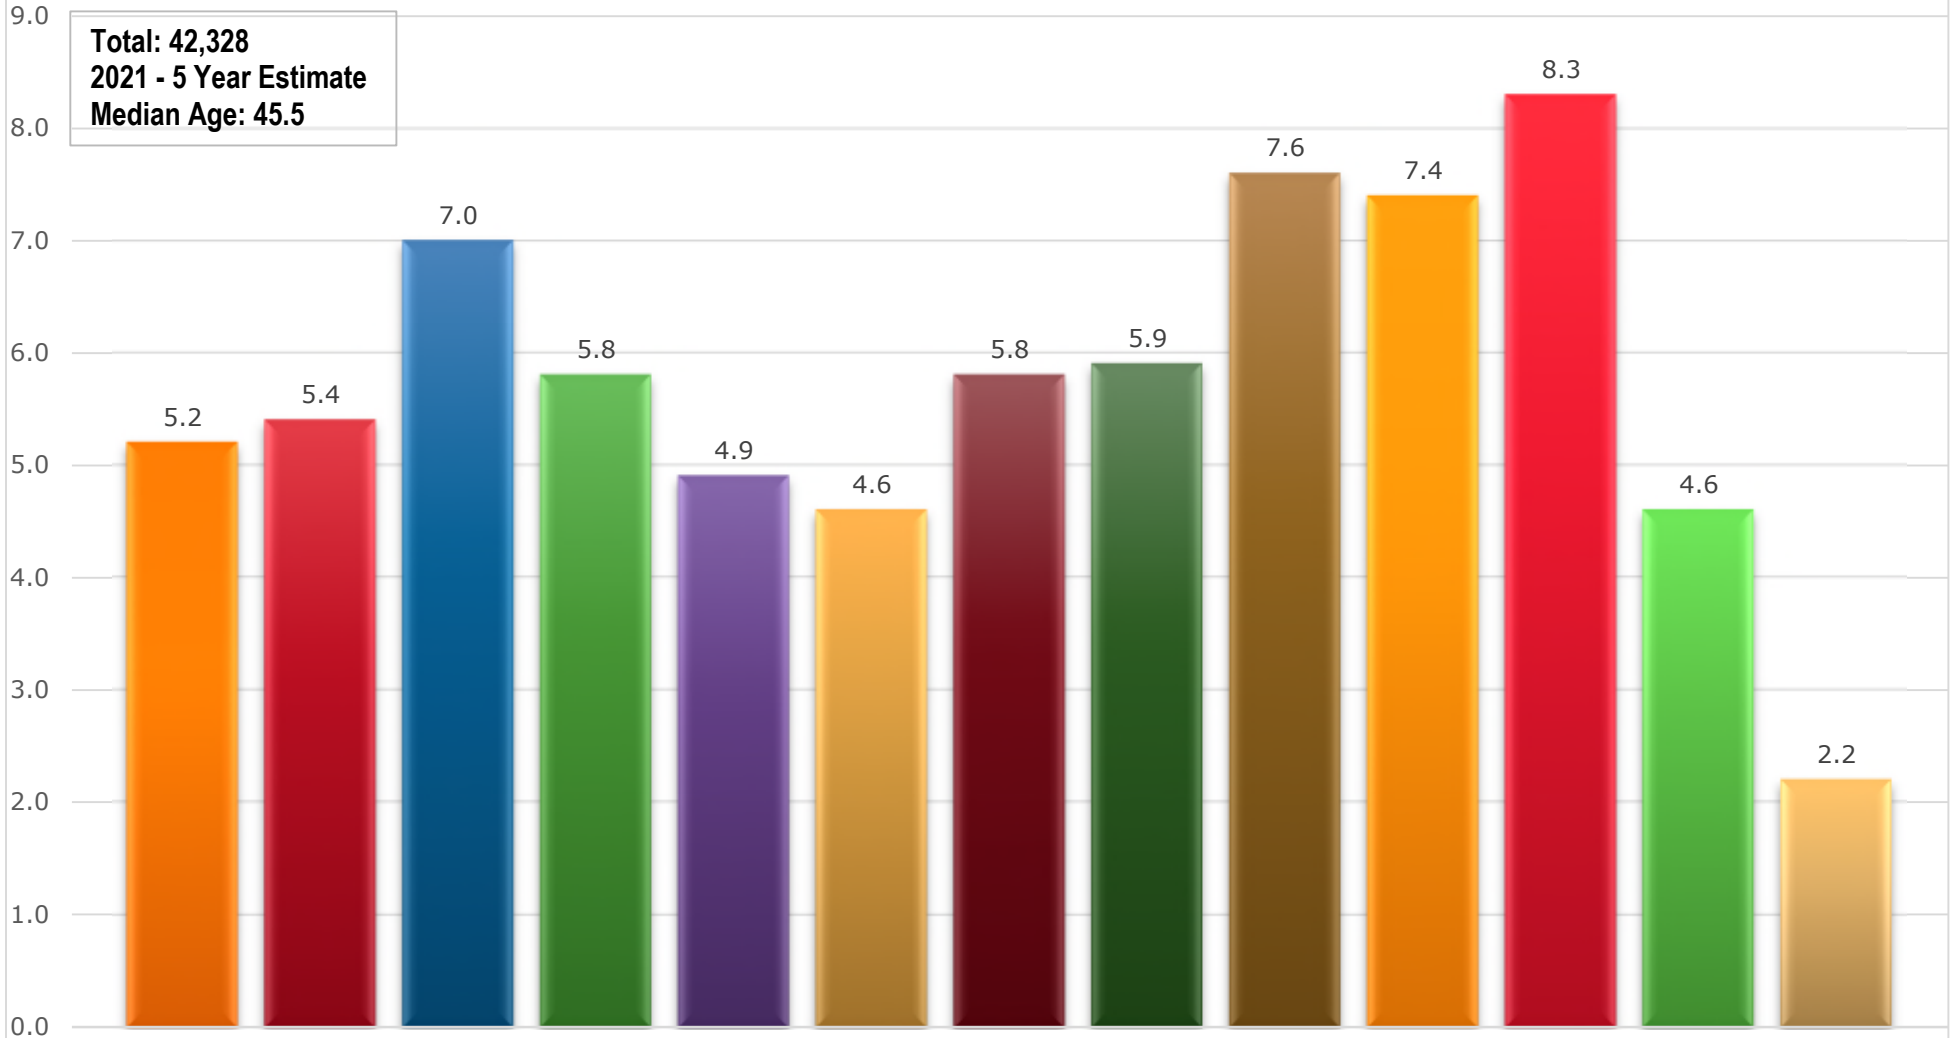

Age % Distribution - Montrose County

Information provided by: Montrose Economic Development Corporation

Total: 42,328
2021 - 5 Year Estimate
Median Age: 45.5

Source: Census Bureau ACS updated: 04/25/23

Percent

- Under 5
- 5-9
- 10-14
- 15-19
- 20-24
- 25-29
- 45-49
- 50-54
- 55-59
- 60-64
- 65-69
- 75-79
- 85 yrs & Over