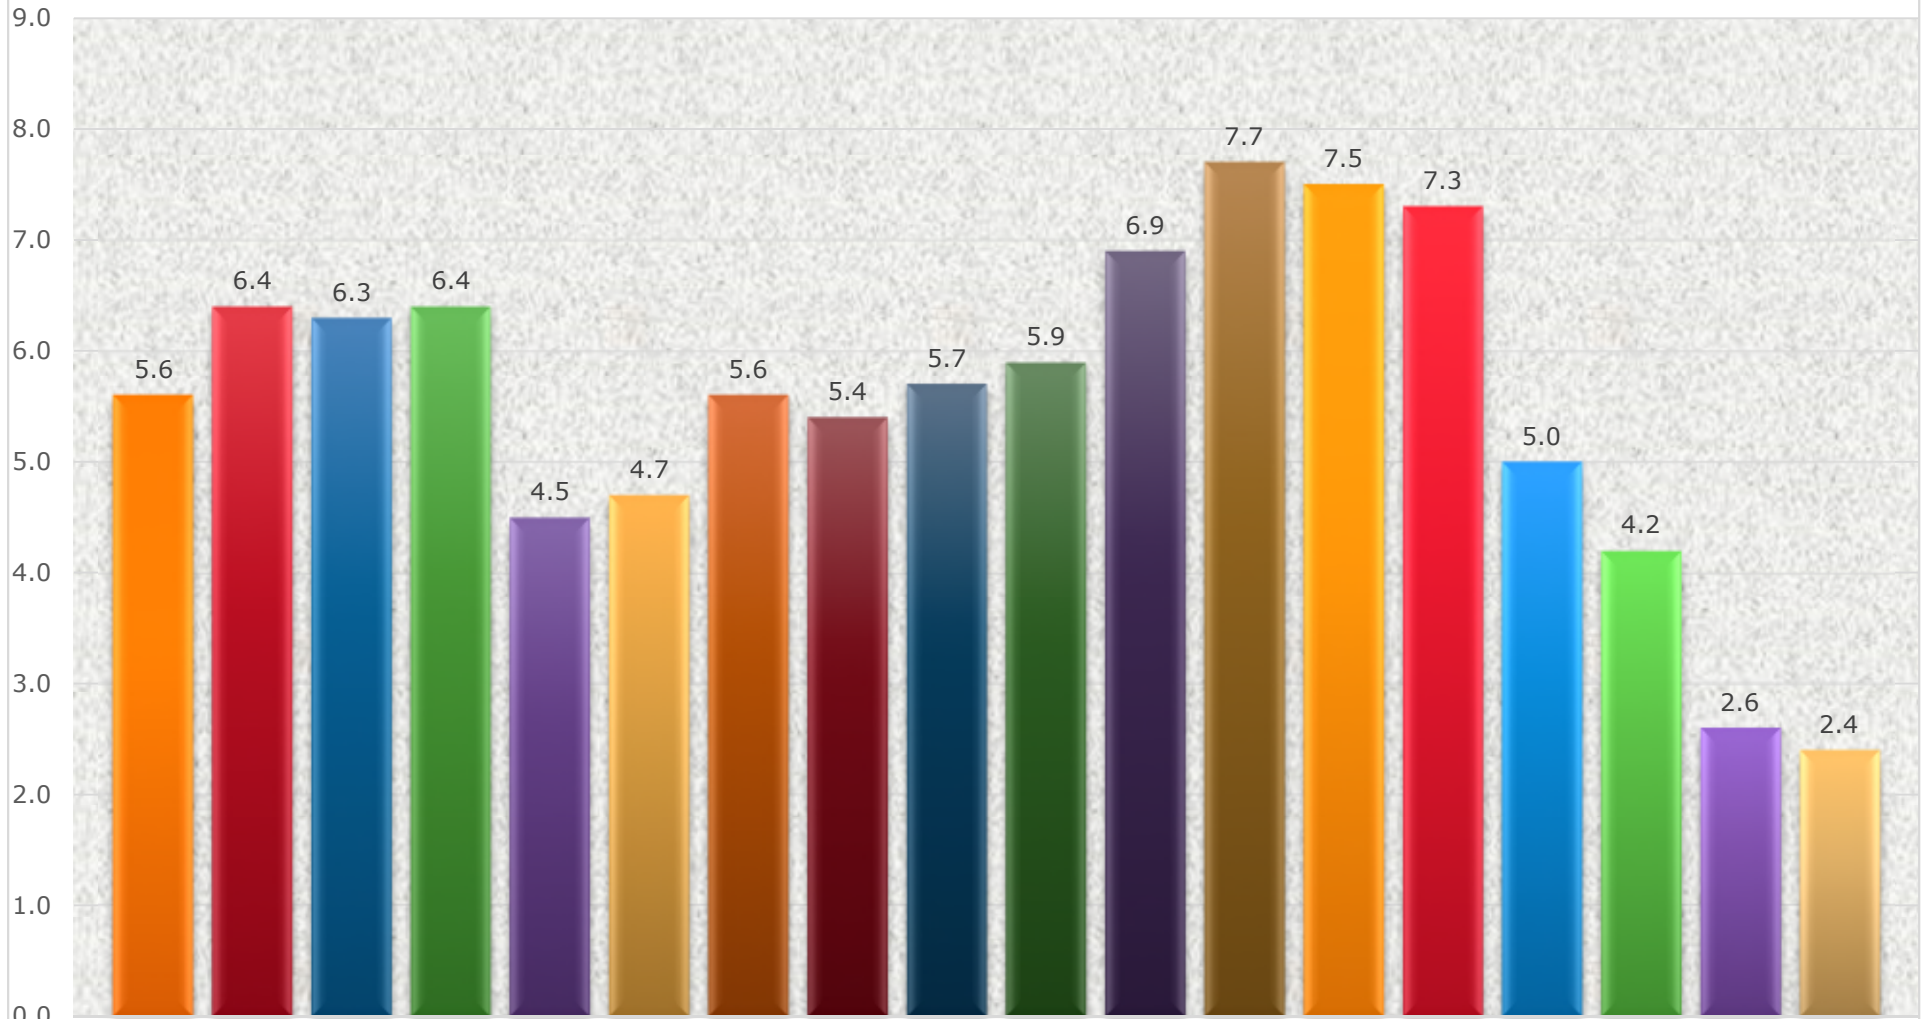

# 2012-2016 \* Montrose County \* Age % Distribution

Information provided by: Montrose Economic Development Corporation

Source: American Fact Finder 9-5-18

Percent

Under 5 5-9 10-14 15-19 20-24 25-29 30-34 35-39 40-44 45-49 50-54 55-59 60-64 65-69 70-74 75-79 80-84 85 and Over