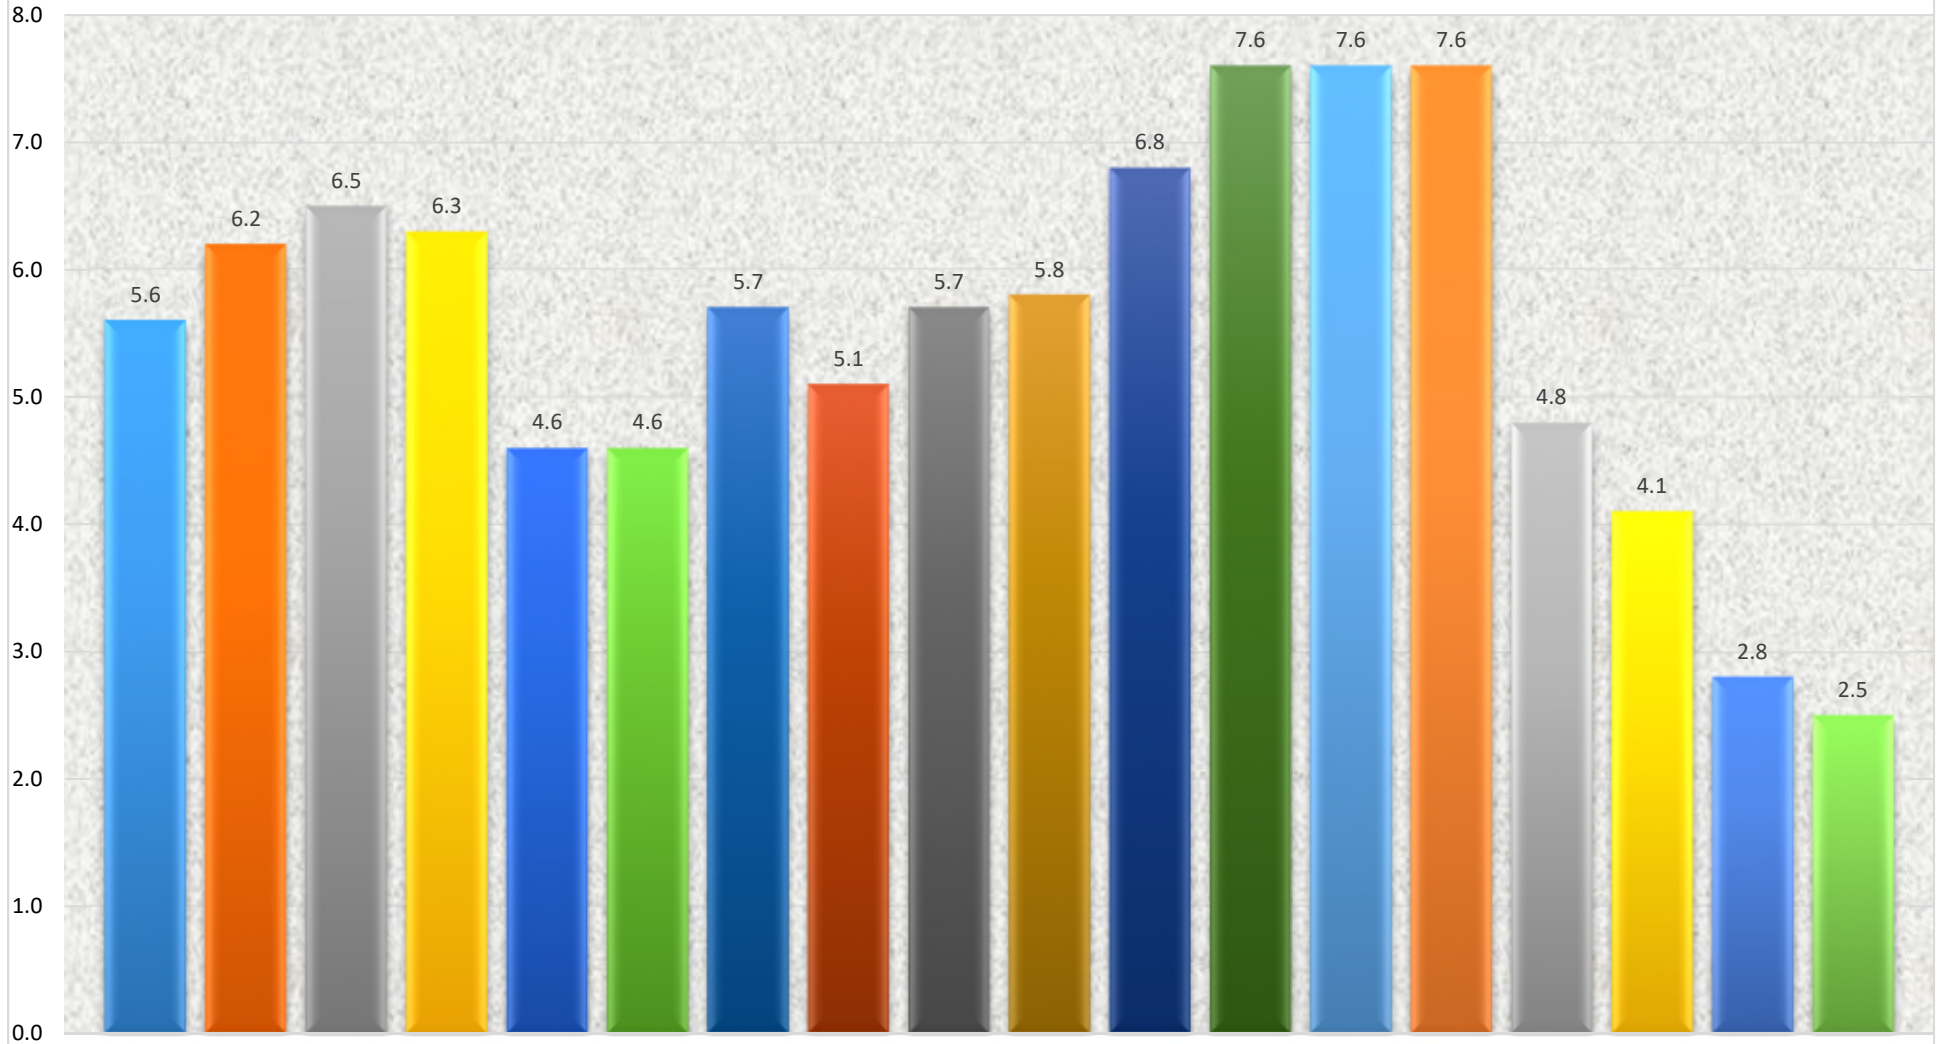

# Age % Distribution \* 2013 - 2017 \* Montrose County

Information provided by: Montrose Economic Development Corporation

Source: American Fact Finder 7-16-19

Percent

- Under 5
- 5-9
- 10-14
- 15-19
- 20-24
- 25-29
- 30-34
- 35-39
- 40-44
- 45-49
- 50-54
- 55-59
- 60-64
- 65-69
- 70-74
- 75-79
- 80-84
- 85 and Over