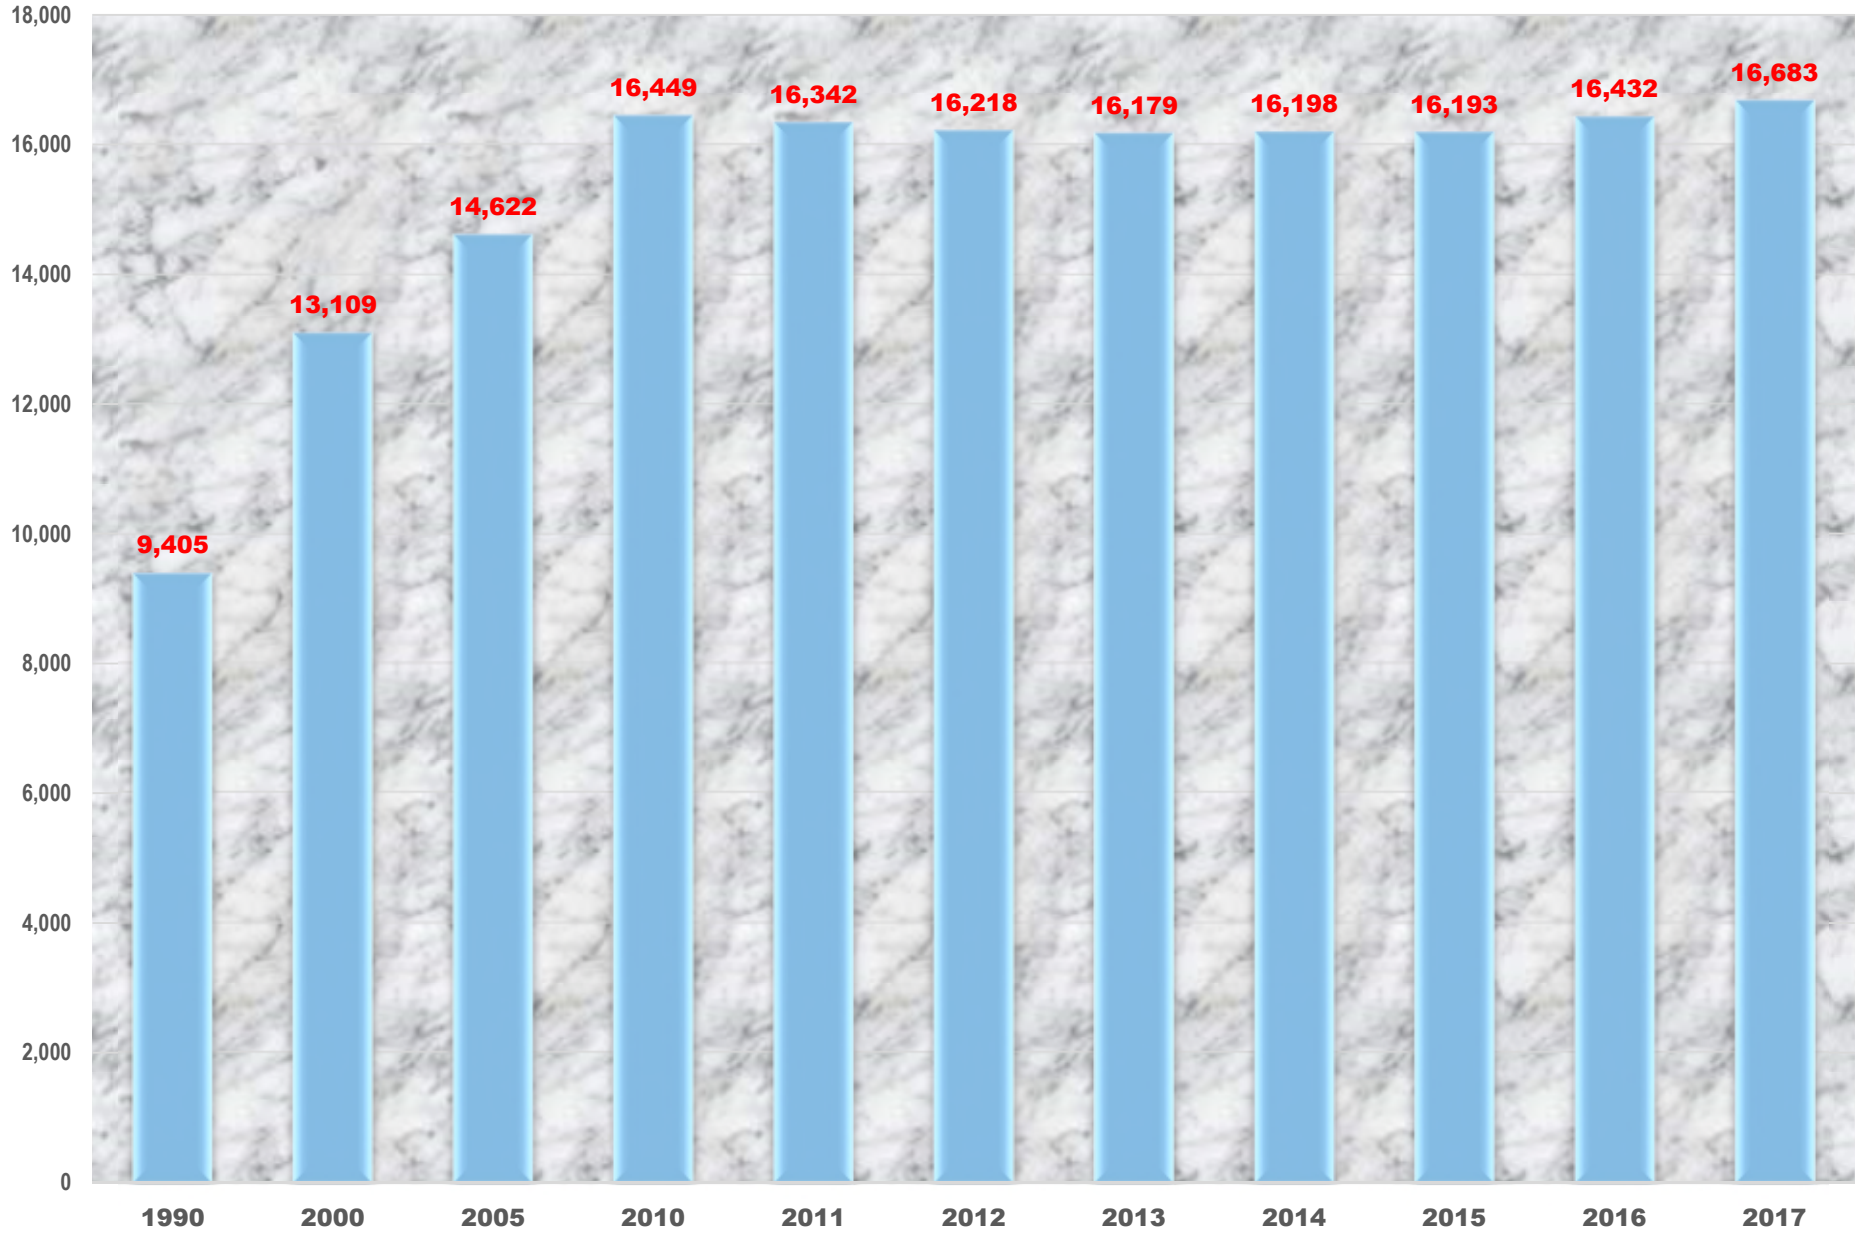

Total Households * Montrose County

Information provided by: Montrose Economic Development Corporation

× Total Households

Source: CO Department of Local Affairs (DOLA) updated 4-11-19