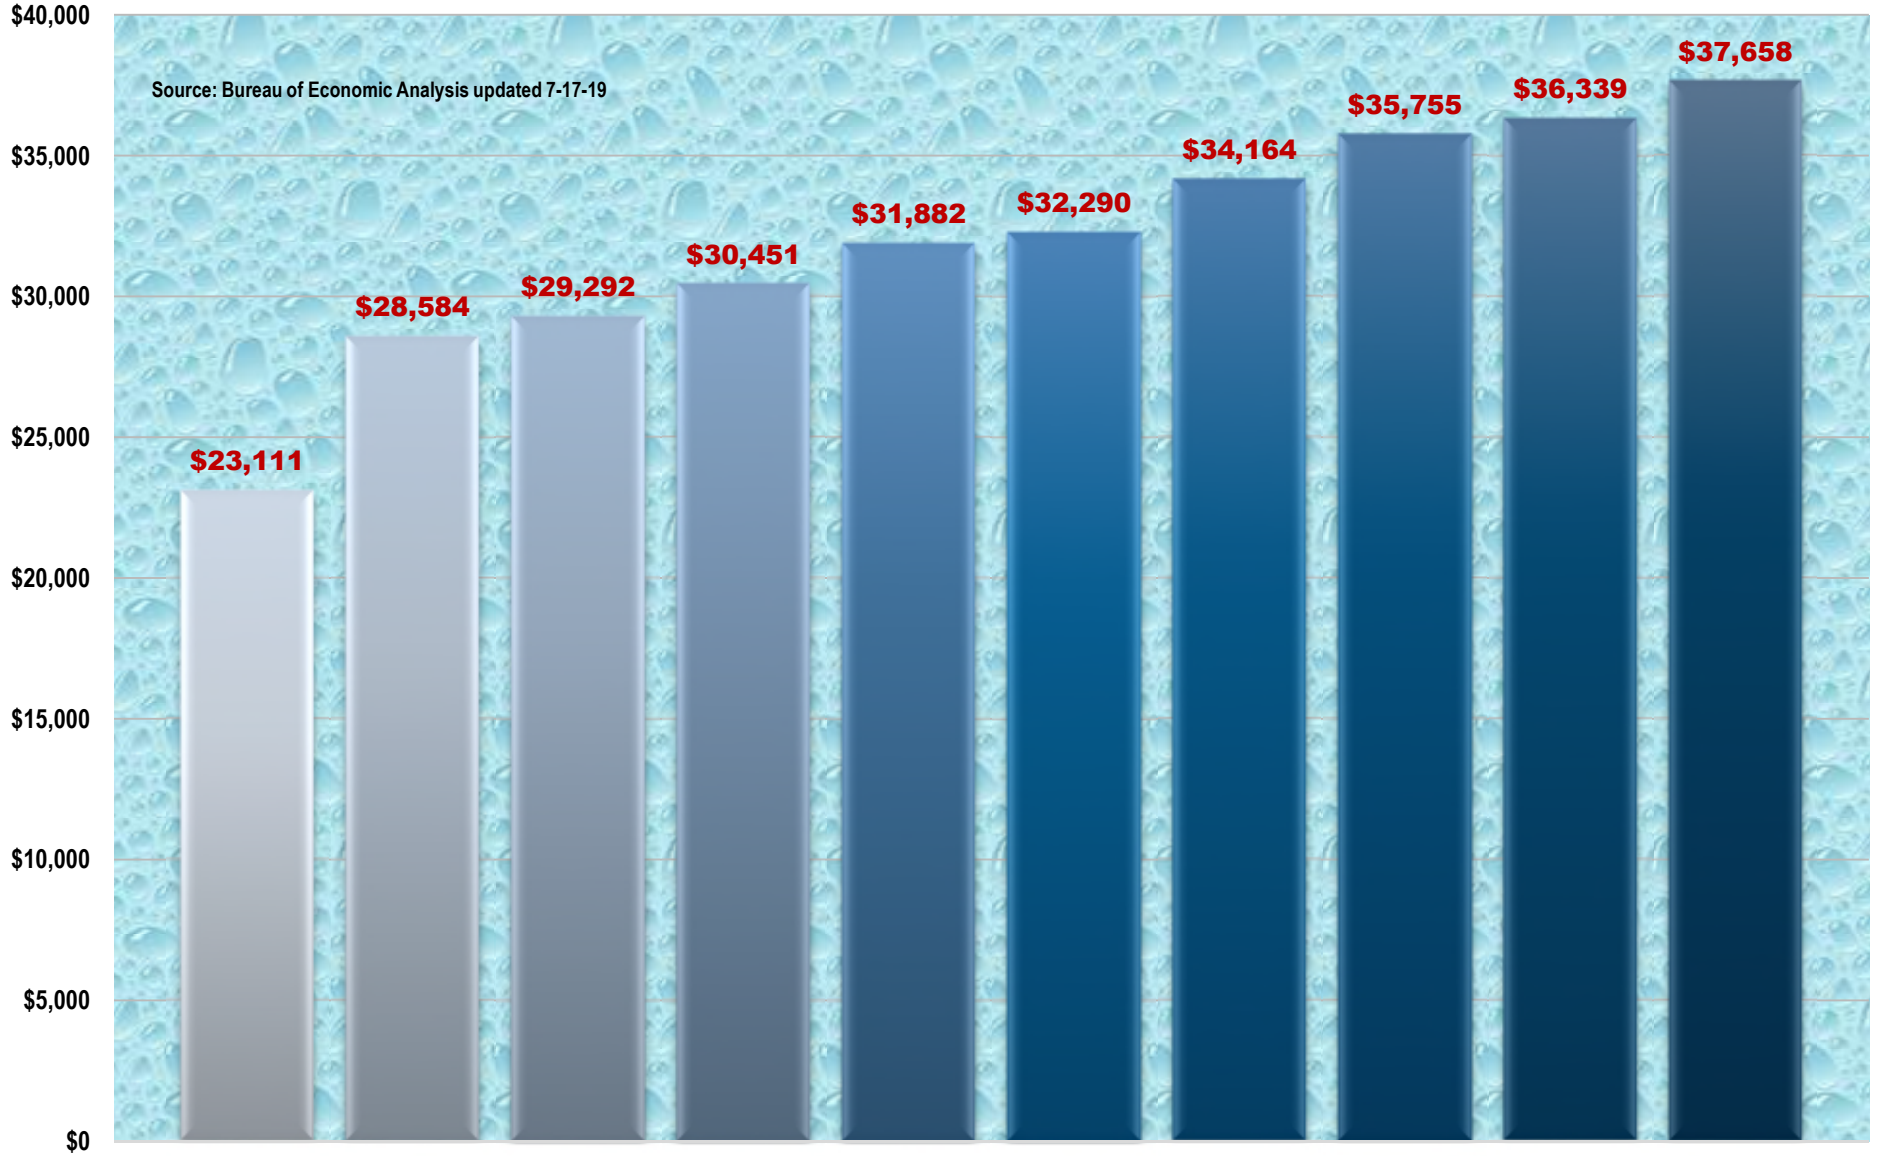

Per Capita Personal Income - Montrose County

Information provided by: Montrose Economic Development Corporation

Source: Bureau of Economic Analysis updated 7-17-19

Per Capita Personal Income

2000 2005 2010 2011 2012 2013 2014 2015 2016 2017