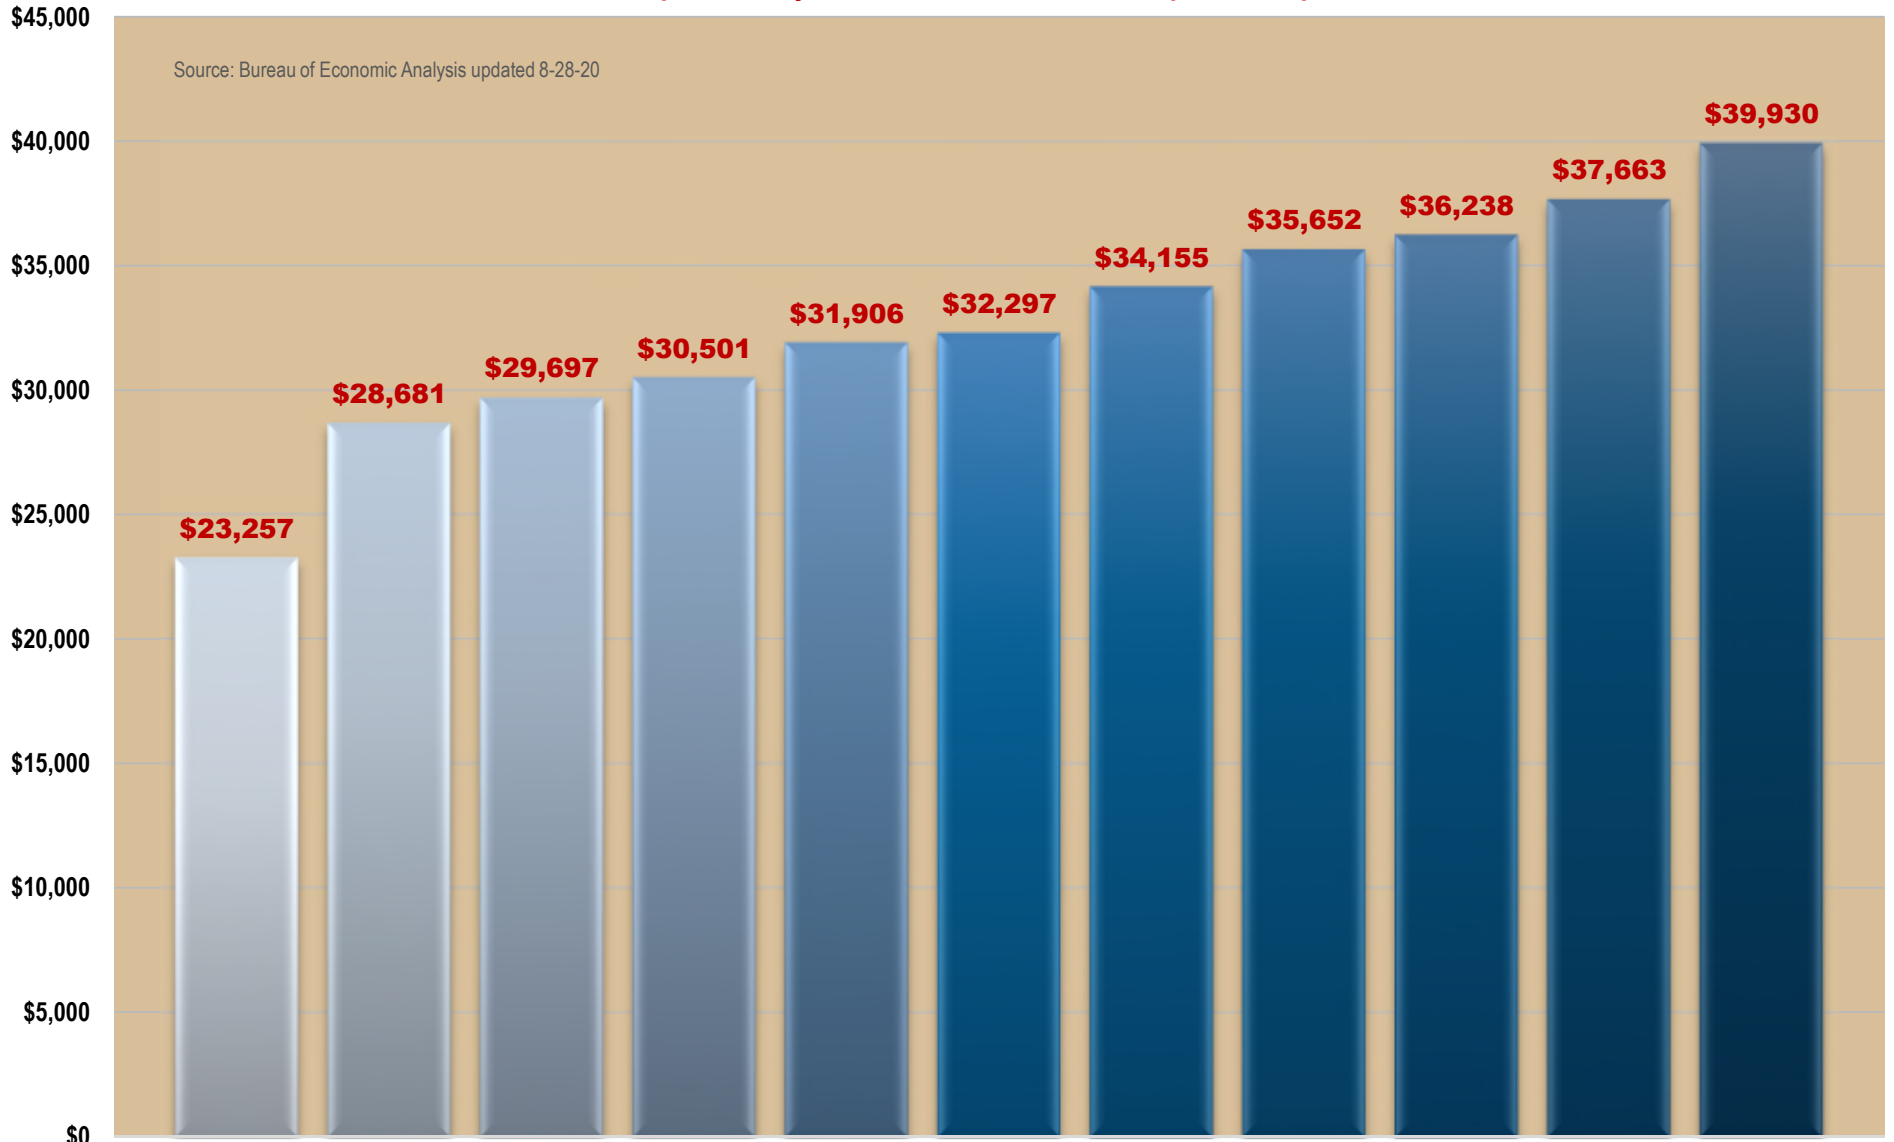

# Per Capita Personal Income - Montrose County

Information provided by: Montrose Economic Development Corporation

Source: Bureau of Economic Analysis updated 8-28-20

Per Capita Personal Income

2000 2005 2010 2011 2012 2013 2014 2015 2016 2017 2018