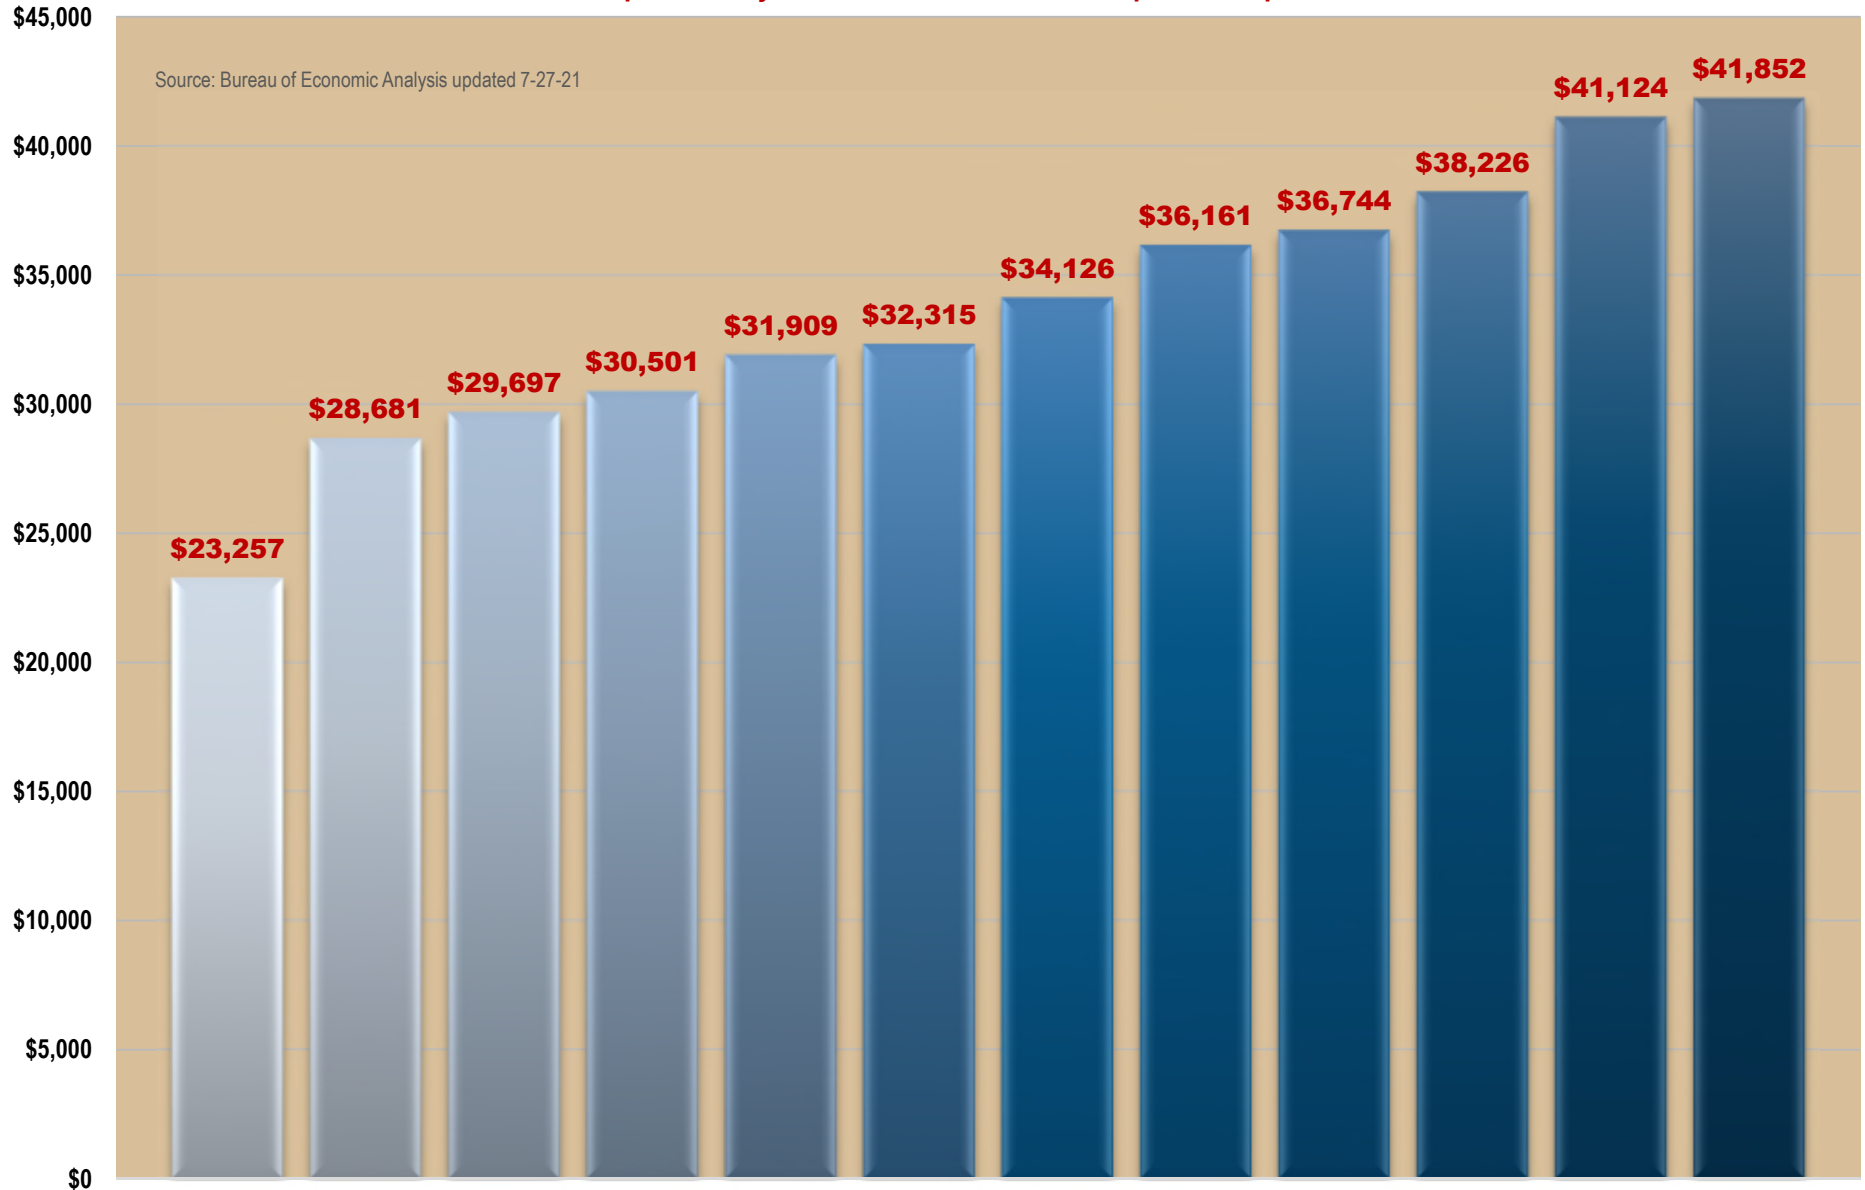

# Per Capita Personal Income - Montrose County

Information provided by: Montrose Economic Development Corporation

Source: Bureau of Economic Analysis updated 7-27-21

Per Capita Personal Income

2000 2005 2010 2011 2012 2013 2014 2015 2016 2017 2018 2019